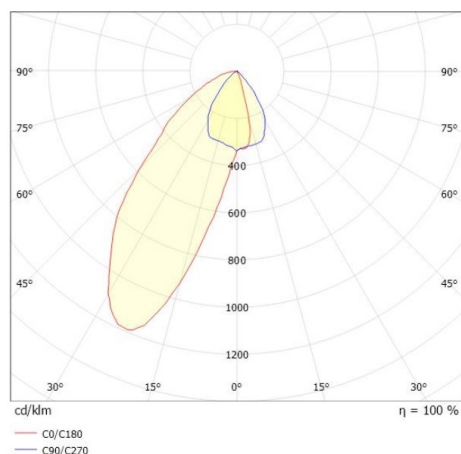

VARIDO 2

149-00203011306b

VARIDO 2 ASYM TRACK TRACK SPOTLIGHT WITH 3 PH ADAPTER made of steel sheet, black matt, similar to RAL 9005, decor black, Lens optics with vacuum deposited synthetic reflector beam asymmetric, light output direct, swiveling 350°, with converter, max. 1050mA, dimmability: Smart bluetooth, adapter/ceiling base black, IP20

DRAWING

TECHNICAL DETAILS

System perform. [W]	31
Bulb type	LED
Luminous flux [lm]	2940
Current sec. [mA]	1050
Colour temp. [K]	2700K
CRI	>80
Optics	Lens optics with vacuum deposited synthetic reflector
Designer	INHOUSE
Converter	with converter
Light output	direct
Beam angle [°]	asymmetrisch
Voltage [V]	220-240V 50/60Hz
Material	steel sheet
Length [mm]	844
Width [mm]	54
Height [mm]	24
IP protection class	IP20
Voltage class	protection cl. II
Net weight [kg]	1,63
Colour lamp	black matt
RAL	9005
Colour adapter/ceiling base	black
Colour decor	black
EAN-Number	9010506112306
Lifetime [h]	L80 B10 50 000
Energy efficiency cl.	C
No. of luminaires B16A	50

LIGHT DISTRIBUTION CURVE

The values are rated values. Power and luminous flux are initially subject to a tolerance of +/- 10%. Colour temperature tolerance: +/- 150 K. The values apply to an ambient temperature of 25°C unless otherwise specified.