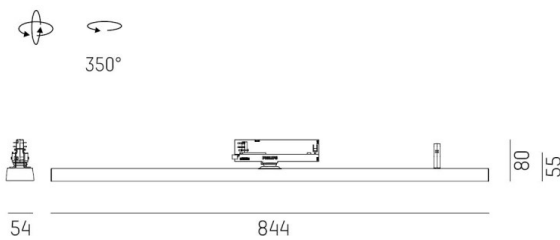

**VARIDO 2**

**149-002030114040**

VARIDO 2 ASYM TRACK TRACK SPOTLIGHT WITH 3 PH ADAPTER made of steel sheet, grey matt, similar to RAL 9004, decor grey, Lens optics with vacuum deposited synthetic reflector beam asymmetric, light output direct, swiveling 350°, with converter, max. 1050mA, dimmability: not dimmable, adapter/ceiling base grey, IP20

**DRAWING**

**TECHNICAL DETAILS**

System perform. [W]	31
Bulb type	LED
Luminous flux [lm]	3150
Current sec. [mA]	1050
Colour temp. [K]	4000K
CRI	>80
Optics	Lens optics with vacuum deposited synthetic reflector
Designer	INHOUSE
Converter	with converter
Dimming	not dimmable
Light output	direct
Beam angle [°]	asymmetrisch
Voltage [V]	220-240V 50/60Hz
Material	steel sheet
Length [mm]	844
Width [mm]	54
Height [mm]	24
IP protection class	IP20
Voltage class	protection cl. II
Net weight [kg]	1,53
Colour lamp	grey matt
RAL	9004
Colour adapter/ceiling base	grey
Colour decor	grey
EAN-Number	9010506112351
Lifetime [h]	L80 B10 50 000
Energy efficiency cl.	C
No. of luminaires B16A	50

**LIGHT DISTRIBUTION CURVE**

The values are rated values. Power and luminous flux are initially subject to a tolerance of +/- 10%. Colour temperature tolerance: +/- 150 K. The values apply to an ambient temperature of 25°C unless otherwise specified.