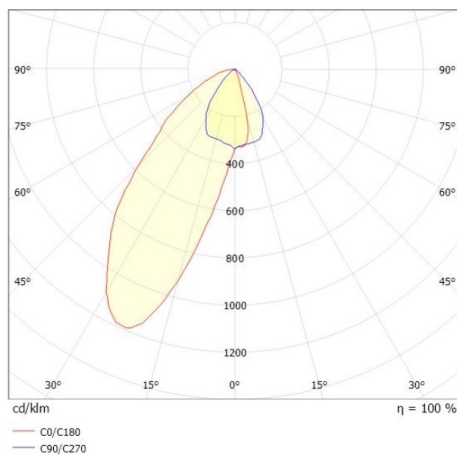

**VARIDO 2**

**149-002030114040**

VARIDO 2 ASYM TRACK TRACK SPOTLIGHT WITH 3 PH ADAPTER made of steel sheet, grey matt, similar to RAL 9004, decor grey, Lens optics with vacuum deposited synthetic reflector beam asymmetric, light output direct, swiveling 350°, with converter, max. 1050mA, dimmability: not dimmable, adapter/ceiling base grey, IP20

**DRAWING**

**TECHNICAL DETAILS**

System perform. [W]	31
Bulb type	LED
Luminous flux [lm]	3150
Current sec. [mA]	1050
Colour temp. [K]	4000K
CRI	>80
Optics	Lens optics with vacuum deposited synthetic reflector
Designer	INHOUSE
Converter	with converter
Dimming	not dimmable
Light output	direct
Beam angle [°]	asymmetrisch
Voltage [V]	220-240V 50/60Hz
Material	steel sheet
Length [mm]	844
Width [mm]	54
Height [mm]	24
IP protection class	IP20
Voltage class	protection cl. II
Net weight [kg]	1,53
Colour lamp	grey matt
RAL	9004
Colour adapter/ceiling base	grey
Colour decor	grey
EAN-Number	9010506112351
Lifetime [h]	L80 B10 50 000
Energy efficiency cl.	C
No. of luminaires B16A	50

**LIGHT DISTRIBUTION CURVE**

The values are rated values. Power and luminous flux are initially subject to a tolerance of +/- 10%. Colour temperature tolerance: +/- 150 K. The values apply to an ambient temperature of 25°C unless otherwise specified.