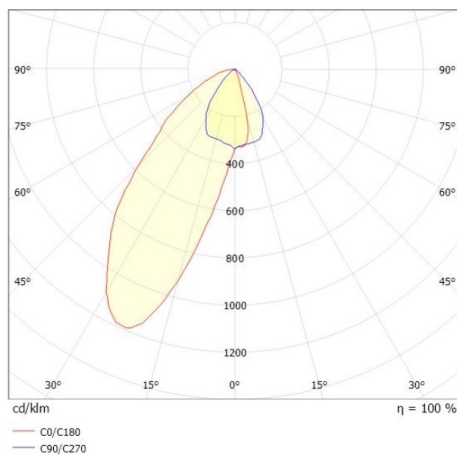

**VARIDO 2**

**149-00203011404b**

VARIDO 2 ASYM TRACK TRACK SPOTLIGHT WITH 3 PH ADAPTER made of steel sheet, grey matt, similar to RAL 9004, decor grey, Lens optics with vacuum deposited synthetic reflector beam asymmetric, light output direct, swiveling 350°, with converter, max. 1050mA, dimmability: Smart bluetooth, adapter/ceiling base grey, IP20

**DRAWING**

**TECHNICAL DETAILS**

System perform. [W]	31
Bulb type	LED
Luminous flux [lm]	3150
Current sec. [mA]	1050
Colour temp. [K]	4000K
CRI	>80
Optics	Lens optics with vacuum deposited synthetic reflector
Designer	INHOUSE
Converter	with converter
Light output	direct
Beam angle [°]	asymmetrisch
Voltage [V]	220-240V 50/60Hz
Material	steel sheet
Length [mm]	844
Width [mm]	54
Height [mm]	24
IP protection class	IP20
Voltage class	protection cl. II
Net weight [kg]	1,63
Colour lamp	grey matt
RAL	9004
Colour adapter/ceiling base	grey
Colour decor	grey
EAN-Number	9010870000254
Lifetime [h]	L80 B10 50 000
Energy efficiency cl.	C
No. of luminaires B16A	50

**LIGHT DISTRIBUTION CURVE**

The values are rated values. Power and luminous flux are initially subject to a tolerance of +/- 10%. Colour temperature tolerance: +/- 150 K. The values apply to an ambient temperature of 25°C unless otherwise specified.