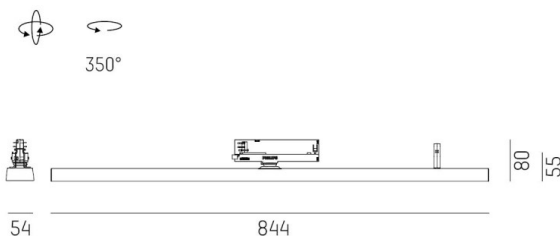

**VARIDO 2**

**149-00203011404b**

VARIDO 2 ASYM TRACK TRACK SPOTLIGHT WITH 3 PH ADAPTER made of steel sheet, grey matt, similar to RAL 9004, decor grey, Lens optics with vacuum deposited synthetic reflector beam asymmetric, light output direct, swiveling 350°, with converter, max. 1050mA, dimmability: Smart bluetooth, adapter/ceiling base grey, IP20

**DRAWING**

**TECHNICAL DETAILS**

System perform. [W]	31
Bulb type	LED
Luminous flux [lm]	3150
Current sec. [mA]	1050
Colour temp. [K]	4000K
CRI	>80
Optics	Lens optics with vacuum deposited synthetic reflector
Designer	INHOUSE
Converter	with converter
Light output	direct
Beam angle [°]	asymmetrisch
Voltage [V]	220-240V 50/60Hz
Material	steel sheet
Length [mm]	844
Width [mm]	54
Height [mm]	24
IP protection class	IP20
Voltage class	protection cl. II
Net weight [kg]	1,63
Colour lamp	grey matt
RAL	9004
Colour adapter/ceiling base	grey
Colour decor	grey
EAN-Number	9010870000254
Lifetime [h]	L80 B10 50 000
Energy efficiency cl.	C
No. of luminaires B16A	50

**LIGHT DISTRIBUTION CURVE**

The values are rated values. Power and luminous flux are initially subject to a tolerance of +/- 10%. Colour temperature tolerance: +/- 150 K. The values apply to an ambient temperature of 25°C unless otherwise specified.