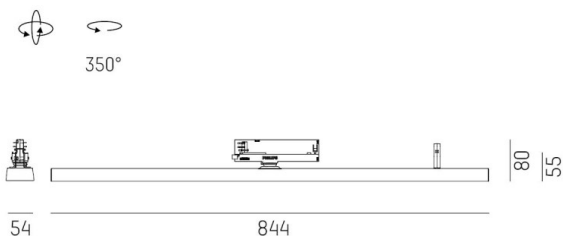

VARIDO 2

149-00203011404p

VARIDO 2 ASYM TRACK TRACK SPOTLIGHT WITH 3 PH ADAPTER made of steel sheet, grey matt, similar to RAL 9004, decor grey, Lens optics with vacuum deposited synthetic reflector beam asymmetric, light output direct, swiveling 350°, with converter, max. 1050mA, dimmability: Pulse-DALI, adapter/ceiling base grey, IP20

DRAWING

TECHNICAL DETAILS

System perform. [W]	31
Bulb type	LED
Luminous flux [lm]	3150
Current sec. [mA]	1050
Colour temp. [K]	4000K
CRI	>80
Optics	Lens optics with vacuum deposited synthetic reflector
Designer	INHOUSE
Converter	with converter
Light output	direct
Beam angle [°]	asymmetrisch
Voltage [V]	220-240V 50/60Hz
Material	steel sheet
Length [mm]	844
Width [mm]	54
Height [mm]	24
IP protection class	IP20
Voltage class	protection cl. II
Net weight [kg]	1,58
Colour lamp	grey matt
RAL	9004
Colour adapter/ceiling base	grey
Colour decor	grey
EAN-Number	9010506112382
Lifetime [h]	L80 B10 50 000
Energy efficiency cl.	C
No. of luminaires B16A	50

LIGHT DISTRIBUTION CURVE

The values are rated values. Power and luminous flux are initially subject to a tolerance of +/- 10%. Colour temperature tolerance: +/- 150 K. The values apply to an ambient temperature of 25°C unless otherwise specified.