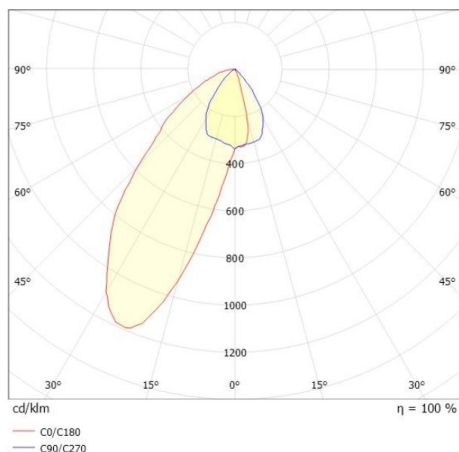

VARIDO 2

149-00203011404p

VARIDO 2 ASYM TRACK TRACK SPOTLIGHT WITH 3 PH ADAPTER made of steel sheet, grey matt, similar to RAL 9004, decor grey, Lens optics with vacuum deposited synthetic reflector beam asymmetric, light output direct, swiveling 350°, with converter, max. 1050mA, dimmability: Pulse-DALI, adapter/ceiling base grey, IP20

DRAWING

TECHNICAL DETAILS

System perform. [W]	31
Bulb type	LED
Luminous flux [lm]	3150
Current sec. [mA]	1050
Colour temp. [K]	4000K
CRI	>80
Optics	Lens optics with vacuum deposited synthetic reflector
Designer	INHOUSE
Converter	with converter
Light output	direct
Beam angle [°]	asymmetrisch
Voltage [V]	220-240V 50/60Hz
Material	steel sheet
Length [mm]	844
Width [mm]	54
Height [mm]	24
IP protection class	IP20
Voltage class	protection cl. II
Net weight [kg]	1,58
Colour lamp	grey matt
RAL	9004
Colour adapter/ceiling base	grey
Colour decor	grey
EAN-Number	9010506112382
Lifetime [h]	L80 B10 50 000
Energy efficiency cl.	C
No. of luminaires B16A	50

LIGHT DISTRIBUTION CURVE

The values are rated values. Power and luminous flux are initially subject to a tolerance of +/- 10%. Colour temperature tolerance: +/- 150 K. The values apply to an ambient temperature of 25°C unless otherwise specified.