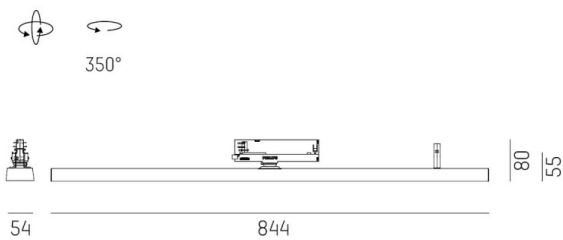

VARIDO 2

149-002030114050

VARIDO 2 ASYM TRACK TRACK SPOTLIGHT WITH 3 PH ADAPTER made of steel sheet, white, similar to RAL 9016, decor white, Lens optics with vacuum deposited synthetic reflector beam asymmetric, light output direct, swiveling 350°, with converter, max. 1050mA, dimmability: not dimmable, adapter/ceiling base white, IP20

DRAWING

TECHNICAL DETAILS

System perform. [W]	31
Bulb type	LED
Luminous flux [lm]	3150
Current sec. [mA]	1050
Colour temp. [K]	4000K
CRI	>80
Optics	Lens optics with vacuum deposited synthetic reflector
Designer	INHOUSE
Converter	with converter
Dimming	not dimmable
Light output	direct
Beam angle [°]	asymmetrisch
Voltage [V]	220-240V 50/60Hz
Material	steel sheet
Length [mm]	844
Width [mm]	54
Height [mm]	24
IP protection class	IP20
Voltage class	protection cl. II
Net weight [kg]	1,53
Colour lamp	white
RAL	9016
Colour adapter/ceiling base	white
Colour decor	white
EAN-Number	9010506112344
Lifetime [h]	L80 B10 50 000
Energy efficiency cl.	C
No. of luminaires B16A	35

LIGHT DISTRIBUTION CURVE

The values are rated values. Power and luminous flux are initially subject to a tolerance of +/- 10%. Colour temperature tolerance: +/- 150 K. The values apply to an ambient temperature of 25°C unless otherwise specified.