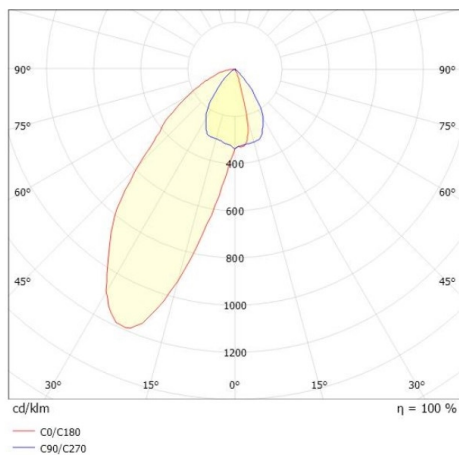

VARIDO 2

149-002030114050

VARIDO 2 ASYM TRACK TRACK SPOTLIGHT WITH 3 PH ADAPTER made of steel sheet, white, similar to RAL 9016, decor white, Lens optics with vacuum deposited synthetic reflector beam asymmetric, light output direct, swiveling 350°, with converter, max. 1050mA, dimmability: not dimmable, adapter/ceiling base white, IP20

DRAWING

TECHNICAL DETAILS

System perform. [W]	31
Bulb type	LED
Luminous flux [lm]	3150
Current sec. [mA]	1050
Colour temp. [K]	4000K
CRI	>80
Optics	Lens optics with vacuum deposited synthetic reflector
Designer	INHOUSE
Converter	with converter
Dimming	not dimmable
Light output	direct
Beam angle [°]	asymmetrisch
Voltage [V]	220-240V 50/60Hz
Material	steel sheet
Length [mm]	844
Width [mm]	54
Height [mm]	24
IP protection class	IP20
Voltage class	protection cl. II
Net weight [kg]	1,53
Colour lamp	white
RAL	9016
Colour adapter/ceiling base	white
Colour decor	white
EAN-Number	9010506112344
Lifetime [h]	L80 B10 50 000
Energy efficiency cl.	C
No. of luminaires B16A	35

LIGHT DISTRIBUTION CURVE

The values are rated values. Power and luminous flux are initially subject to a tolerance of +/- 10%. Colour temperature tolerance: +/- 150 K. The values apply to an ambient temperature of 25°C unless otherwise specified.