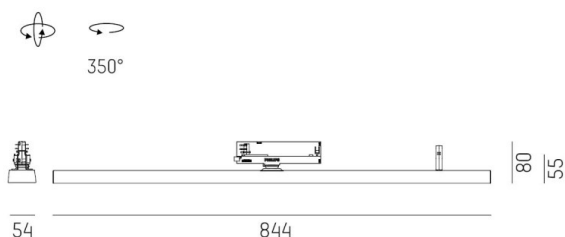

VARIDO 2

149-00203011405b

VARIDO 2 ASYM TRACK TRACK SPOTLIGHT WITH 3 PH ADAPTER made of steel sheet, white, similar to RAL 9016, decor white, Lens optics with vacuum deposited synthetic reflector beam asymmetric, light output direct, swiveling 350°, with converter, max. 1050mA, dimmability: Smart bluetooth, adapter/ceiling base white, IP20

DRAWING

TECHNICAL DETAILS

System perform. [W]	31
Bulb type	LED
Luminous flux [lm]	3150
Current sec. [mA]	1050
Colour temp. [K]	4000K
CRI	>80
Optics	Lens optics with vacuum deposited synthetic reflector
Designer	INHOUSE
Converter	with converter
Light output	direct
Beam angle [°]	asymmetrisch
Voltage [V]	220-240V 50/60Hz
Material	steel sheet
Length [mm]	844
Width [mm]	54
Height [mm]	24
IP protection class	IP20
Voltage class	protection cl. II
Net weight [kg]	2,37
Colour lamp	white
RAL	9016
Colour adapter/ceiling base	white
Colour decor	white
EAN-Number	9010506112405
Lifetime [h]	L80 B10 50 000
Energy efficiency cl.	C
No. of luminaires B16A	50

LIGHT DISTRIBUTION CURVE

The values are rated values. Power and luminous flux are initially subject to a tolerance of +/- 10%. Colour temperature tolerance: +/- 150 K. The values apply to an ambient temperature of 25°C unless otherwise specified.