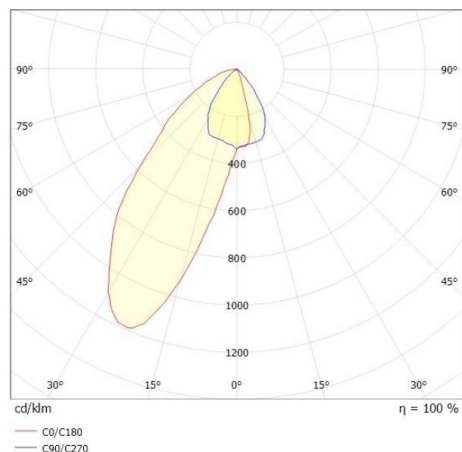

VARIDO 2

149-00203011405b

VARIDO 2 ASYM TRACK TRACK SPOTLIGHT WITH 3 PH ADAPTER made of steel sheet, white, similar to RAL 9016, decor white, Lens optics with vacuum deposited synthetic reflector beam asymmetric, light output direct, swiveling 350°, with converter, max. 1050mA, dimmability: Smart bluetooth, adapter/ceiling base white, IP20

DRAWING

TECHNICAL DETAILS

System perform. [W]	31
Bulb type	LED
Luminous flux [lm]	3150
Current sec. [mA]	1050
Colour temp. [K]	4000K
CRI	>80
Optics	Lens optics with vacuum deposited synthetic reflector
Designer	INHOUSE
Converter	with converter
Light output	direct
Beam angle [°]	asymmetrisch
Voltage [V]	220-240V 50/60Hz
Material	steel sheet
Length [mm]	844
Width [mm]	54
Height [mm]	24
IP protection class	IP20
Voltage class	protection cl. II
Net weight [kg]	2,37
Colour lamp	white
RAL	9016
Colour adapter/ceiling base	white
Colour decor	white
EAN-Number	9010506112405
Lifetime [h]	L80 B10 50 000
Energy efficiency cl.	C
No. of luminaires B16A	50

LIGHT DISTRIBUTION CURVE

The values are rated values. Power and luminous flux are initially subject to a tolerance of +/- 10%. Colour temperature tolerance: +/- 150 K. The values apply to an ambient temperature of 25°C unless otherwise specified.