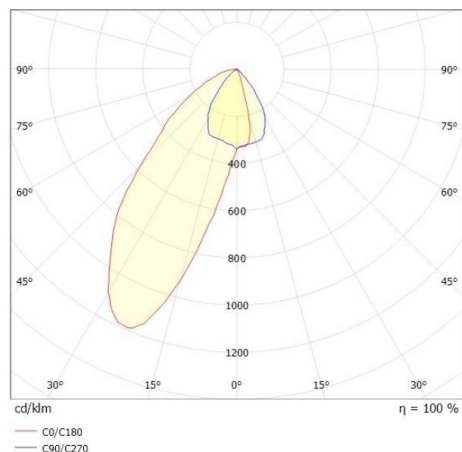

VARIDO 2

149-002030114060

VARIDO 2 ASYM TRACK TRACK SPOTLIGHT WITH 3 PH ADAPTER made of steel sheet, black matt, similar to RAL 9005, decor black, Lens optics with vacuum deposited synthetic reflector beam asymmetric, light output direct, swiveling 350°, with converter, max. 1050mA, dimmability: not dimmable, adapter/ceiling base black, IP20

DRAWING

TECHNICAL DETAILS

System perform. [W]	31
Bulb type	LED
Luminous flux [lm]	3150
Current sec. [mA]	1050
Colour temp. [K]	4000K
CRI	>80
Optics	Lens optics with vacuum deposited synthetic reflector
Designer	INHOUSE
Converter	with converter
Dimming	not dimmable
Light output	direct
Beam angle [°]	asymmetrisch
Voltage [V]	220-240V 50/60Hz
Material	steel sheet
Length [mm]	844
Width [mm]	54
Height [mm]	24
IP protection class	IP20
Voltage class	protection cl. II
Net weight [kg]	1,53
Colour lamp	black matt
RAL	9005
Colour adapter/ceiling base	black
Colour decor	black
EAN-Number	9010506112337
Lifetime [h]	L80 B10 50 000
Energy efficiency cl.	C
No. of luminaires B16A	35

LIGHT DISTRIBUTION CURVE

The values are rated values. Power and luminous flux are initially subject to a tolerance of +/- 10%. Colour temperature tolerance: +/- 150 K. The values apply to an ambient temperature of 25°C unless otherwise specified.