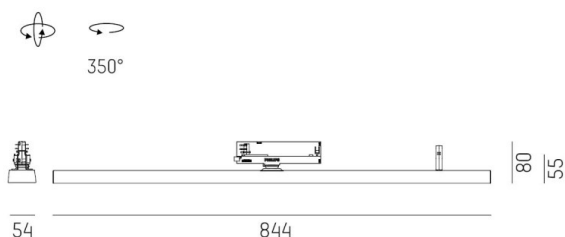

VARIDO 2

149-002030114060

VARIDO 2 ASYM TRACK TRACK SPOTLIGHT WITH 3 PH ADAPTER made of steel sheet, black matt, similar to RAL 9005, decor black, Lens optics with vacuum deposited synthetic reflector beam asymmetric, light output direct, swiveling 350°, with converter, max. 1050mA, dimmability: not dimmable, adapter/ceiling base black, IP20

DRAWING

TECHNICAL DETAILS

System perform. [W]	31
Bulb type	LED
Luminous flux [lm]	3150
Current sec. [mA]	1050
Colour temp. [K]	4000K
CRI	>80
Optics	Lens optics with vacuum deposited synthetic reflector
Designer	INHOUSE
Converter	with converter
Dimming	not dimmable
Light output	direct
Beam angle [°]	asymmetrisch
Voltage [V]	220-240V 50/60Hz
Material	steel sheet
Length [mm]	844
Width [mm]	54
Height [mm]	24
IP protection class	IP20
Voltage class	protection cl. II
Net weight [kg]	1,53
Colour lamp	black matt
RAL	9005
Colour adapter/ceiling base	black
Colour decor	black
EAN-Number	9010506112337
Lifetime [h]	L80 B10 50 000
Energy efficiency cl.	C
No. of luminaires B16A	35

LIGHT DISTRIBUTION CURVE

The values are rated values. Power and luminous flux are initially subject to a tolerance of +/- 10%. Colour temperature tolerance: +/- 150 K. The values apply to an ambient temperature of 25°C unless otherwise specified.