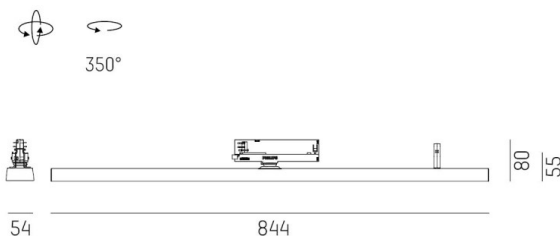

VARIDO 2

149-00203011406b

VARIDO 2 ASYM TRACK TRACK SPOTLIGHT WITH 3 PH ADAPTER made of steel sheet, black matt, similar to RAL 9005, decor black, Lens optics with vacuum deposited synthetic reflector beam asymmetric, light output direct, swiveling 350°, with converter, max. 1050mA, dimmability: Smart bluetooth, adapter/ceiling base black, IP20

DRAWING

TECHNICAL DETAILS

System perform. [W]	31
Bulb type	LED
Luminous flux [lm]	3150
Current sec. [mA]	1050
Colour temp. [K]	4000K
CRI	>80
Optics	Lens optics with vacuum deposited synthetic reflector
Designer	INHOUSE
Converter	with converter
Light output	direct
Beam angle [°]	asymmetrisch
Voltage [V]	220-240V 50/60Hz
Material	steel sheet
Length [mm]	844
Width [mm]	54
Height [mm]	24
IP protection class	IP20
Voltage class	protection cl. II
Net weight [kg]	1,63
Colour lamp	black matt
RAL	9005
Colour adapter/ceiling base	black
Colour decor	black
EAN-Number	9010506112399
Lifetime [h]	L80 B10 50 000
Energy efficiency cl.	C
No. of luminaires B16A	50

LIGHT DISTRIBUTION CURVE

The values are rated values. Power and luminous flux are initially subject to a tolerance of +/- 10%. Colour temperature tolerance: +/- 150 K. The values apply to an ambient temperature of 25°C unless otherwise specified.