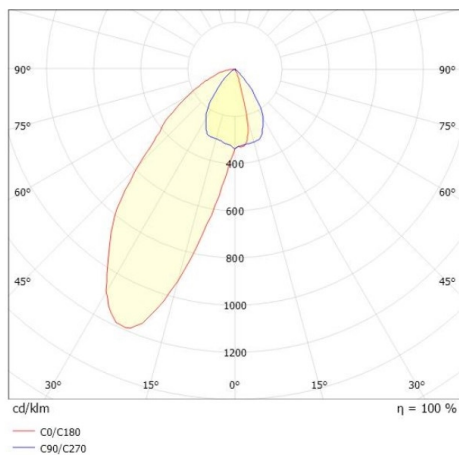

VARIDO 2

149-00203011406b

VARIDO 2 ASYM TRACK TRACK SPOTLIGHT WITH 3 PH ADAPTER made of steel sheet, black matt, similar to RAL 9005, decor black, Lens optics with vacuum deposited synthetic reflector beam asymmetric, light output direct, swiveling 350°, with converter, max. 1050mA, dimmability: Smart bluetooth, adapter/ceiling base black, IP20

DRAWING

TECHNICAL DETAILS

System perform. [W]	31
Bulb type	LED
Luminous flux [lm]	3150
Current sec. [mA]	1050
Colour temp. [K]	4000K
CRI	>80
Optics	Lens optics with vacuum deposited synthetic reflector
Designer	INHOUSE
Converter	with converter
Light output	direct
Beam angle [°]	asymmetrisch
Voltage [V]	220-240V 50/60Hz
Material	steel sheet
Length [mm]	844
Width [mm]	54
Height [mm]	24
IP protection class	IP20
Voltage class	protection cl. II
Net weight [kg]	1,63
Colour lamp	black matt
RAL	9005
Colour adapter/ceiling base	black
Colour decor	black
EAN-Number	9010506112399
Lifetime [h]	L80 B10 50 000
Energy efficiency cl.	C
No. of luminaires B16A	50

LIGHT DISTRIBUTION CURVE

The values are rated values. Power and luminous flux are initially subject to a tolerance of +/- 10%. Colour temperature tolerance: +/- 150 K. The values apply to an ambient temperature of 25°C unless otherwise specified.