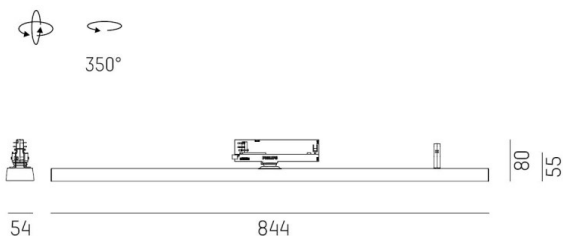

VARIDO 2

149-002030119040

VARIDO 2 ASYM TRACK TRACK SPOTLIGHT WITH 3 PH ADAPTER made of steel sheet, grey matt, similar to RAL 9004, decor grey, Lens optics with vacuum deposited synthetic reflector beam asymmetric, light output direct, swiveling 350°, with converter, max. 1050mA, dimmability: not dimmable, adapter/ceiling base grey, IP20

DRAWING

TECHNICAL DETAILS

System perform. [W]	31
Bulb type	LED
Luminous flux [lm]	3150
Current sec. [mA]	1050
Colour temp. [K]	3000K
CRI	>80
Optics	Lens optics with vacuum deposited synthetic reflector
Designer	INHOUSE
Converter	with converter
Dimming	not dimmable
Light output	direct
Beam angle [°]	asymmetrisch
Voltage [V]	220-240V 50/60Hz
Material	steel sheet
Length [mm]	844
Width [mm]	54
Height [mm]	24
IP protection class	IP20
Voltage class	protection cl. II
Net weight [kg]	1,53
Colour lamp	grey matt
RAL	9004
Colour adapter/ceiling base	grey
Colour decor	grey
EAN-Number	9010506999334
Lifetime [h]	L80 B10 50 000
Energy efficiency cl.	C
No. of luminaires B16A	50

LIGHT DISTRIBUTION CURVE

The values are rated values. Power and luminous flux are initially subject to a tolerance of +/- 10%. Colour temperature tolerance: +/- 150 K. The values apply to an ambient temperature of 25°C unless otherwise specified.