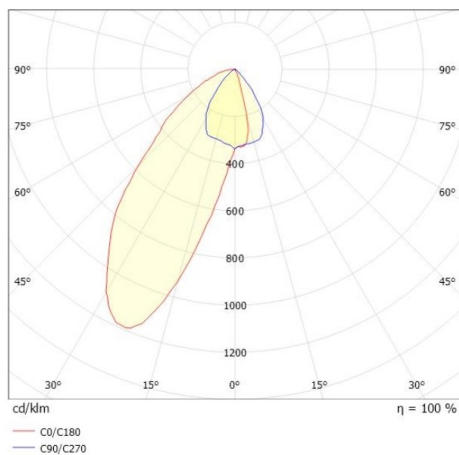

VARIDO 2

149-002030119040

VARIDO 2 ASYM TRACK TRACK SPOTLIGHT WITH 3 PH ADAPTER made of steel sheet, grey matt, similar to RAL 9004, decor grey, Lens optics with vacuum deposited synthetic reflector beam asymmetric, light output direct, swiveling 350°, with converter, max. 1050mA, dimmability: not dimmable, adapter/ceiling base grey, IP20

DRAWING

TECHNICAL DETAILS

System perform. [W]	31
Bulb type	LED
Luminous flux [lm]	3150
Current sec. [mA]	1050
Colour temp. [K]	3000K
CRI	>80
Optics	Lens optics with vacuum deposited synthetic reflector
Designer	INHOUSE
Converter	with converter
Dimming	not dimmable
Light output	direct
Beam angle [°]	asymmetrisch
Voltage [V]	220-240V 50/60Hz
Material	steel sheet
Length [mm]	844
Width [mm]	54
Height [mm]	24
IP protection class	IP20
Voltage class	protection cl. II
Net weight [kg]	1,53
Colour lamp	grey matt
RAL	9004
Colour adapter/ceiling base	grey
Colour decor	grey
EAN-Number	9010506999334
Lifetime [h]	L80 B10 50 000
Energy efficiency cl.	C
No. of luminaires B16A	50

LIGHT DISTRIBUTION CURVE

The values are rated values. Power and luminous flux are initially subject to a tolerance of +/- 10%. Colour temperature tolerance: +/- 150 K. The values apply to an ambient temperature of 25°C unless otherwise specified.