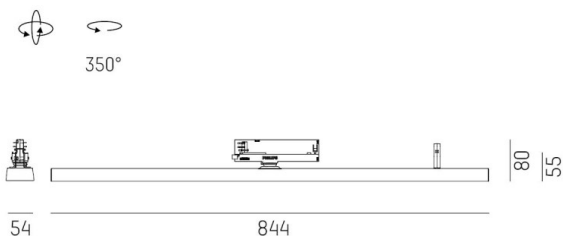

VARIDO 2

149-00203011904b

VARIDO 2 ASYM TRACK TRACK SPOTLIGHT WITH 3 PH ADAPTER made of steel sheet, grey matt, similar to RAL 9004, decor grey, Lens optics with vacuum deposited synthetic reflector beam asymmetric, light output direct, swiveling 350°, with converter, max. 1050mA, dimmability: Smart bluetooth, adapter/ceiling base grey, IP20

DRAWING

TECHNICAL DETAILS

System perform. [W]	31
Bulb type	LED
Luminous flux [lm]	3150
Current sec. [mA]	1050
Colour temp. [K]	3000K
CRI	>80
Optics	Lens optics with vacuum deposited synthetic reflector
Designer	INHOUSE
Converter	with converter
Light output	direct
Beam angle [°]	asymmetrisch
Voltage [V]	220-240V 50/60Hz
Material	steel sheet
Length [mm]	844
Width [mm]	54
Height [mm]	24
IP protection class	IP20
Voltage class	protection cl. II
Net weight [kg]	1,63
Colour lamp	grey matt
RAL	9004
Colour adapter/ceiling base	grey
Colour decor	grey
EAN-Number	9010506999471
Lifetime [h]	L80 B10 50 000
Energy efficiency cl.	C
No. of luminaires B16A	50

LIGHT DISTRIBUTION CURVE

The values are rated values. Power and luminous flux are initially subject to a tolerance of +/- 10%. Colour temperature tolerance: +/- 150 K. The values apply to an ambient temperature of 25°C unless otherwise specified.