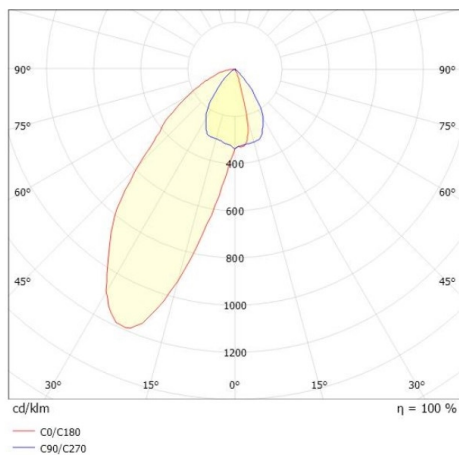

VARIDO 2

149-00203011904b

VARIDO 2 ASYM TRACK TRACK SPOTLIGHT WITH 3 PH ADAPTER made of steel sheet, grey matt, similar to RAL 9004, decor grey, Lens optics with vacuum deposited synthetic reflector beam asymmetric, light output direct, swiveling 350°, with converter, max. 1050mA, dimmability: Smart bluetooth, adapter/ceiling base grey, IP20

DRAWING

TECHNICAL DETAILS

System perform. [W]	31
Bulb type	LED
Luminous flux [lm]	3150
Current sec. [mA]	1050
Colour temp. [K]	3000K
CRI	>80
Optics	Lens optics with vacuum deposited synthetic reflector
Designer	INHOUSE
Converter	with converter
Light output	direct
Beam angle [°]	asymmetrisch
Voltage [V]	220-240V 50/60Hz
Material	steel sheet
Length [mm]	844
Width [mm]	54
Height [mm]	24
IP protection class	IP20
Voltage class	protection cl. II
Net weight [kg]	1,63
Colour lamp	grey matt
RAL	9004
Colour adapter/ceiling base	grey
Colour decor	grey
EAN-Number	9010506999471
Lifetime [h]	L80 B10 50 000
Energy efficiency cl.	C
No. of luminaires B16A	50

LIGHT DISTRIBUTION CURVE

The values are rated values. Power and luminous flux are initially subject to a tolerance of +/- 10%. Colour temperature tolerance: +/- 150 K. The values apply to an ambient temperature of 25°C unless otherwise specified.