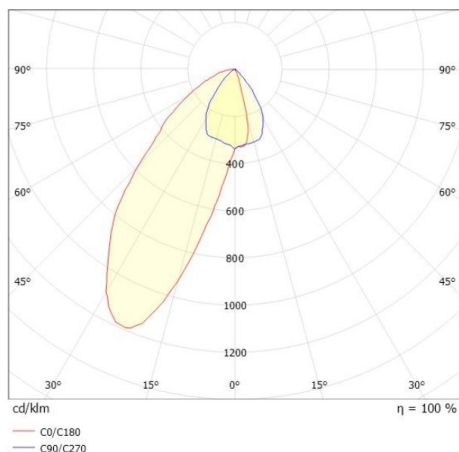

VARIDO 2

149-00203011904p

VARIDO 2 ASYM TRACK TRACK SPOTLIGHT WITH 3 PH ADAPTER made of steel sheet, grey matt, similar to RAL 9004, decor grey, Lens optics with vacuum deposited synthetic reflector beam asymmetric, light output direct, swiveling 350°, with converter, max. 1050mA, dimmability: Pulse-DALI, adapter/ceiling base grey, IP20

DRAWING

TECHNICAL DETAILS

System perform. [W]	31
Bulb type	LED
Luminous flux [lm]	3150
Current sec. [mA]	1050
Colour temp. [K]	3000K
CRI	>80
Optics	Lens optics with vacuum deposited synthetic reflector
Designer	INHOUSE
Converter	with converter
Light output	direct
Beam angle [°]	asymmetrisch
Voltage [V]	220-240V 50/60Hz
Material	steel sheet
Length [mm]	844
Width [mm]	54
Height [mm]	24
IP protection class	IP20
Voltage class	protection cl. II
Net weight [kg]	1,58
Colour lamp	grey matt
RAL	9004
Colour adapter/ceiling base	grey
Colour decor	grey
EAN-Number	9010506999433
Lifetime [h]	L80 B10 50 000
Energy efficiency cl.	C
No. of luminaires B16A	50

LIGHT DISTRIBUTION CURVE

The values are rated values. Power and luminous flux are initially subject to a tolerance of +/- 10%. Colour temperature tolerance: +/- 150 K. The values apply to an ambient temperature of 25°C unless otherwise specified.