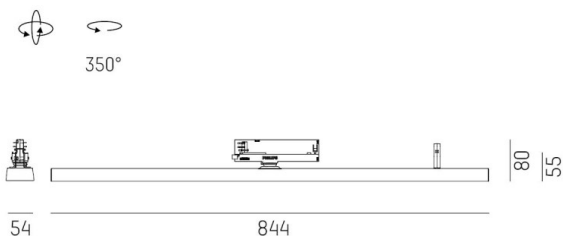

VARIDO 2

149-00203011904p

VARIDO 2 ASYM TRACK TRACK SPOTLIGHT WITH 3 PH ADAPTER made of steel sheet, grey matt, similar to RAL 9004, decor grey, Lens optics with vacuum deposited synthetic reflector beam asymmetric, light output direct, swiveling 350°, with converter, max. 1050mA, dimmability: Pulse-DALI, adapter/ceiling base grey, IP20

DRAWING

TECHNICAL DETAILS

System perform. [W]	31
Bulb type	LED
Luminous flux [lm]	3150
Current sec. [mA]	1050
Colour temp. [K]	3000K
CRI	>80
Optics	Lens optics with vacuum deposited synthetic reflector
Designer	INHOUSE
Converter	with converter
Light output	direct
Beam angle [°]	asymmetrisch
Voltage [V]	220-240V 50/60Hz
Material	steel sheet
Length [mm]	844
Width [mm]	54
Height [mm]	24
IP protection class	IP20
Voltage class	protection cl. II
Net weight [kg]	1,58
Colour lamp	grey matt
RAL	9004
Colour adapter/ceiling base	grey
Colour decor	grey
EAN-Number	9010506999433
Lifetime [h]	L80 B10 50 000
Energy efficiency cl.	C
No. of luminaires B16A	50

LIGHT DISTRIBUTION CURVE

The values are rated values. Power and luminous flux are initially subject to a tolerance of +/- 10%. Colour temperature tolerance: +/- 150 K. The values apply to an ambient temperature of 25°C unless otherwise specified.