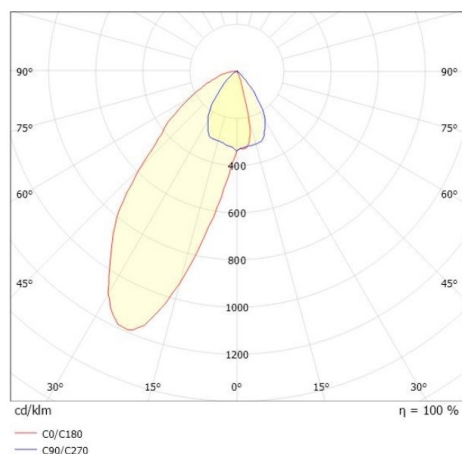

VARIDO 2

149-002030119050

VARIDO 2 ASYM TRACK TRACK SPOTLIGHT WITH 3 PH ADAPTER made of steel sheet, white, similar to RAL 9016, decor white, Lens optics with vacuum deposited synthetic reflector beam asymmetric, light output direct, swiveling 350°, with converter, max. 1050mA, dimmability: not dimmable, adapter/ceiling base white, IP20

DRAWING

TECHNICAL DETAILS

System perform. [W]	31
Bulb type	LED
Luminous flux [lm]	3150
Current sec. [mA]	1050
Colour temp. [K]	3000K
CRI	>80
Optics	Lens optics with vacuum deposited synthetic reflector
Designer	INHOUSE
Converter	with converter
Dimming	not dimmable
Light output	direct
Beam angle [°]	asymmetrisch
Voltage [V]	220-240V 50/60Hz
Material	steel sheet
Length [mm]	844
Width [mm]	54
Height [mm]	24
IP protection class	IP20
Voltage class	protection cl. II
Net weight [kg]	1,53
Colour lamp	white
RAL	9016
Colour adapter/ceiling base	white
Colour decor	white
EAN-Number	9010506971323
Lifetime [h]	L80 B10 50 000
Energy efficiency cl.	C
No. of luminaires B16A	35

LIGHT DISTRIBUTION CURVE

The values are rated values. Power and luminous flux are initially subject to a tolerance of +/- 10%. Colour temperature tolerance: +/- 150 K. The values apply to an ambient temperature of 25°C unless otherwise specified.