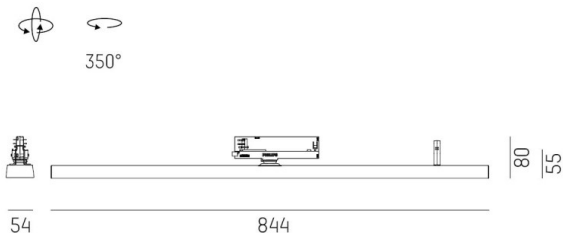

VARIDO 2

149-00203011905b

VARIDO 2 ASYM TRACK TRACK SPOTLIGHT WITH 3 PH ADAPTER made of steel sheet, white, similar to RAL 9016, decor white, Lens optics with vacuum deposited synthetic reflector beam asymmetric, light output direct, swiveling 350°, with converter, max. 1050mA, dimmability: Smart bluetooth, adapter/ceiling base white, IP20

DRAWING

TECHNICAL DETAILS

System perform. [W]	31
Bulb type	LED
Luminous flux [lm]	3150
Current sec. [mA]	1050
Colour temp. [K]	3000K
CRI	>80
Optics	Lens optics with vacuum deposited synthetic reflector
Designer	INHOUSE
Converter	with converter
Light output	direct
Beam angle [°]	asymmetrisch
Voltage [V]	220-240V 50/60Hz
Material	steel sheet
Length [mm]	844
Width [mm]	54
Height [mm]	24
IP protection class	IP20
Voltage class	protection cl. II
Net weight [kg]	2,37
Colour lamp	white
RAL	9016
Colour adapter/ceiling base	white
Colour decor	white
EAN-Number	9010506999457
Lifetime [h]	L80 B10 50 000
Energy efficiency cl.	C
No. of luminaires B16A	50

LIGHT DISTRIBUTION CURVE

The values are rated values. Power and luminous flux are initially subject to a tolerance of +/- 10%. Colour temperature tolerance: +/- 150 K. The values apply to an ambient temperature of 25°C unless otherwise specified.