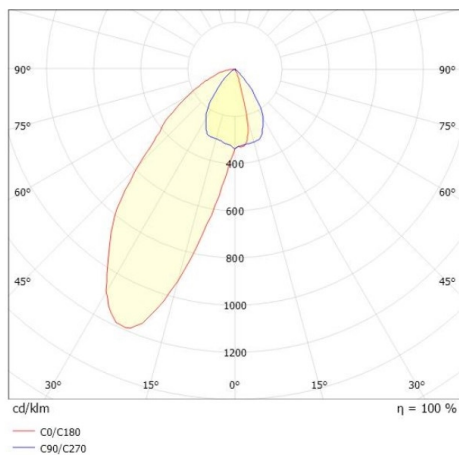

VARIDO 2

149-00203011905b

VARIDO 2 ASYM TRACK TRACK SPOTLIGHT WITH 3 PH ADAPTER made of steel sheet, white, similar to RAL 9016, decor white, Lens optics with vacuum deposited synthetic reflector beam asymmetric, light output direct, swiveling 350°, with converter, max. 1050mA, dimmability: Smart bluetooth, adapter/ceiling base white, IP20

DRAWING

TECHNICAL DETAILS

System perform. [W]	31
Bulb type	LED
Luminous flux [lm]	3150
Current sec. [mA]	1050
Colour temp. [K]	3000K
CRI	>80
Optics	Lens optics with vacuum deposited synthetic reflector
Designer	INHOUSE
Converter	with converter
Light output	direct
Beam angle [°]	asymmetrisch
Voltage [V]	220-240V 50/60Hz
Material	steel sheet
Length [mm]	844
Width [mm]	54
Height [mm]	24
IP protection class	IP20
Voltage class	protection cl. II
Net weight [kg]	2,37
Colour lamp	white
RAL	9016
Colour adapter/ceiling base	white
Colour decor	white
EAN-Number	9010506999457
Lifetime [h]	L80 B10 50 000
Energy efficiency cl.	C
No. of luminaires B16A	50

LIGHT DISTRIBUTION CURVE

The values are rated values. Power and luminous flux are initially subject to a tolerance of +/- 10%. Colour temperature tolerance: +/- 150 K. The values apply to an ambient temperature of 25°C unless otherwise specified.