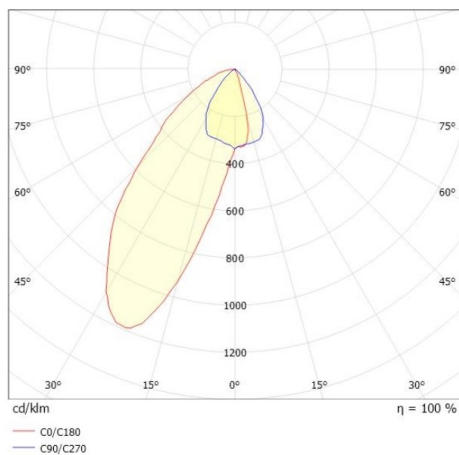

VARIDO 2

149-00203011905p

VARIDO 2 ASYM TRACK TRACK SPOTLIGHT WITH 3 PH ADAPTER made of steel sheet, white, similar to RAL 9016, decor white, Lens optics with vacuum deposited synthetic reflector beam asymmetric, light output direct, swiveling 350°, with converter, max. 1050mA, dimmability: Pulse-DALI, adapter/ceiling base white, IP20

DRAWING

TECHNICAL DETAILS

System perform. [W]	31
Bulb type	LED
Luminous flux [lm]	3150
Current sec. [mA]	1050
Colour temp. [K]	3000K
CRI	>80
Optics	Lens optics with vacuum deposited synthetic reflector
Designer	INHOUSE
Converter	with converter
Light output	direct
Beam angle [°]	asymmetrisch
Voltage [V]	220-240V 50/60Hz
Material	steel sheet
Length [mm]	844
Width [mm]	54
Height [mm]	46
IP protection class	IP20
Voltage class	protection cl. II
Net weight [kg]	1,58
Colour lamp	white
RAL	9016
Colour adapter/ceiling base	white
Colour decor	white
EAN-Number	9010506999402
Lifetime [h]	L80 B10 50 000
Energy efficiency cl.	C
No. of luminaires B16A	50

LIGHT DISTRIBUTION CURVE

The values are rated values. Power and luminous flux are initially subject to a tolerance of +/- 10%. Colour temperature tolerance: +/- 150 K. The values apply to an ambient temperature of 25°C unless otherwise specified.