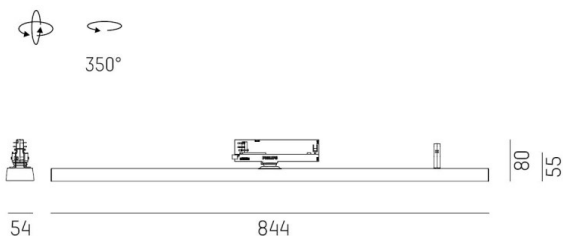

VARIDO 2

149-00203011905p

VARIDO 2 ASYM TRACK TRACK SPOTLIGHT WITH 3 PH ADAPTER made of steel sheet, white, similar to RAL 9016, decor white, Lens optics with vacuum deposited synthetic reflector beam asymmetric, light output direct, swiveling 350°, with converter, max. 1050mA, dimmability: Pulse-DALI, adapter/ceiling base white, IP20

DRAWING

TECHNICAL DETAILS

System perform. [W]	31
Bulb type	LED
Luminous flux [lm]	3150
Current sec. [mA]	1050
Colour temp. [K]	3000K
CRI	>80
Optics	Lens optics with vacuum deposited synthetic reflector
Designer	INHOUSE
Converter	with converter
Light output	direct
Beam angle [°]	asymmetrisch
Voltage [V]	220-240V 50/60Hz
Material	steel sheet
Length [mm]	844
Width [mm]	54
Height [mm]	46
IP protection class	IP20
Voltage class	protection cl. II
Net weight [kg]	1,58
Colour lamp	white
RAL	9016
Colour adapter/ceiling base	white
Colour decor	white
EAN-Number	9010506999402
Lifetime [h]	L80 B10 50 000
Energy efficiency cl.	C
No. of luminaires B16A	50

LIGHT DISTRIBUTION CURVE

The values are rated values. Power and luminous flux are initially subject to a tolerance of +/- 10%. Colour temperature tolerance: +/- 150 K. The values apply to an ambient temperature of 25°C unless otherwise specified.