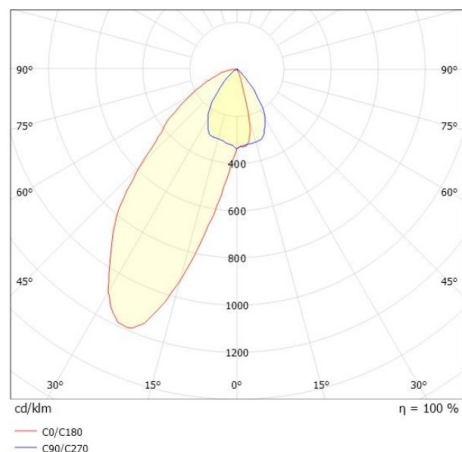

**VARIDO 2**

**149-002030119060**

VARIDO 2 ASYM TRACK TRACK SPOTLIGHT WITH 3 PH ADAPTER made of steel sheet, black matt, similar to RAL 9005, decor black, Lens optics with vacuum deposited synthetic reflector beam asymmetric, light output direct, swiveling 350°, with converter, max. 1050mA, dimmability: not dimmable, adapter/ceiling base black, IP20

**DRAWING**

**TECHNICAL DETAILS**

System perform. [W]	31
Bulb type	LED
Luminous flux [lm]	3150
Current sec. [mA]	1050
Colour temp. [K]	3000K
CRI	>80
Optics	Lens optics with vacuum deposited synthetic reflector
Designer	INHOUSE
Converter	with converter
Dimming	not dimmable
Light output	direct
Beam angle [°]	asymmetrisch
Voltage [V]	220-240V 50/60Hz
Material	steel sheet
Length [mm]	844
Width [mm]	54
Height [mm]	24
IP protection class	IP20
Voltage class	protection cl. II
Net weight [kg]	1,53
Colour lamp	black matt
RAL	9005
Colour adapter/ceiling base	black
Colour decor	black
EAN-Number	9010506999280
Lifetime [h]	L80 B10 50 000
Energy efficiency cl.	C
No. of luminaires B16A	35

**LIGHT DISTRIBUTION CURVE**

The values are rated values. Power and luminous flux are initially subject to a tolerance of +/- 10%. Colour temperature tolerance: +/- 150 K. The values apply to an ambient temperature of 25°C unless otherwise specified.