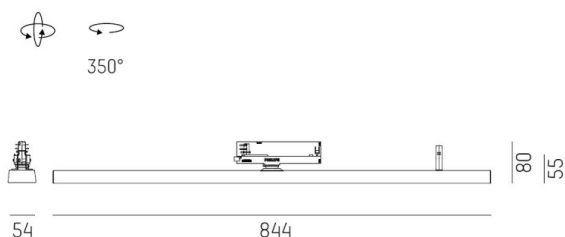

**VARIDO 2**

**149-002030119060**

VARIDO 2 ASYM TRACK TRACK SPOTLIGHT WITH 3 PH ADAPTER made of steel sheet, black matt, similar to RAL 9005, decor black, Lens optics with vacuum deposited synthetic reflector beam asymmetric, light output direct, swiveling 350°, with converter, max. 1050mA, dimmability: not dimmable, adapter/ceiling base black, IP20

**DRAWING**

**TECHNICAL DETAILS**

System perform. [W]	31
Bulb type	LED
Luminous flux [lm]	3150
Current sec. [mA]	1050
Colour temp. [K]	3000K
CRI	>80
Optics	Lens optics with vacuum deposited synthetic reflector
Designer	INHOUSE
Converter	with converter
Dimming	not dimmable
Light output	direct
Beam angle [°]	asymmetrisch
Voltage [V]	220-240V 50/60Hz
Material	steel sheet
Length [mm]	844
Width [mm]	54
Height [mm]	24
IP protection class	IP20
Voltage class	protection cl. II
Net weight [kg]	1,53
Colour lamp	black matt
RAL	9005
Colour adapter/ceiling base	black
Colour decor	black
EAN-Number	9010506999280
Lifetime [h]	L80 B10 50 000
Energy efficiency cl.	C
No. of luminaires B16A	35

**LIGHT DISTRIBUTION CURVE**

The values are rated values. Power and luminous flux are initially subject to a tolerance of +/- 10%. Colour temperature tolerance: +/- 150 K. The values apply to an ambient temperature of 25°C unless otherwise specified.