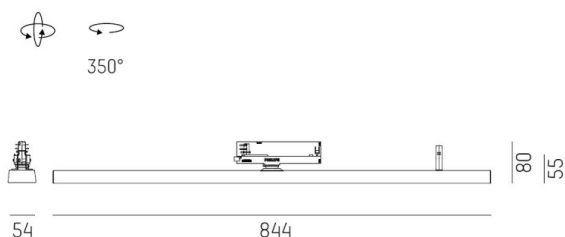

VARIDO 2

149-00203011906b

VARIDO 2 ASYM TRACK TRACK SPOTLIGHT WITH 3 PH ADAPTER made of steel sheet, black matt, similar to RAL 9005, decor black, Lens optics with vacuum deposited synthetic reflector beam asymmetric, light output direct, swiveling 350°, with converter, max. 1050mA, dimmability: Smart bluetooth, adapter/ceiling base black, IP20

DRAWING

TECHNICAL DETAILS

System perform. [W]	31
Bulb type	LED
Luminous flux [lm]	3150
Current sec. [mA]	1050
Colour temp. [K]	3000K
CRI	>80
Optics	Lens optics with vacuum deposited synthetic reflector
Designer	INHOUSE
Converter	with converter
Light output	direct
Beam angle [°]	asymmetrisch
Voltage [V]	220-240V 50/60Hz
Material	steel sheet
Length [mm]	844
Width [mm]	54
Height [mm]	24
IP protection class	IP20
Voltage class	protection cl. II
Net weight [kg]	1,63
Colour lamp	black matt
RAL	9005
Colour adapter/ceiling base	black
Colour decor	black
EAN-Number	9010506999440
Lifetime [h]	L80 B10 50 000
Energy efficiency cl.	C
No. of luminaires B16A	50

LIGHT DISTRIBUTION CURVE

The values are rated values. Power and luminous flux are initially subject to a tolerance of +/- 10%. Colour temperature tolerance: +/- 150 K. The values apply to an ambient temperature of 25°C unless otherwise specified.