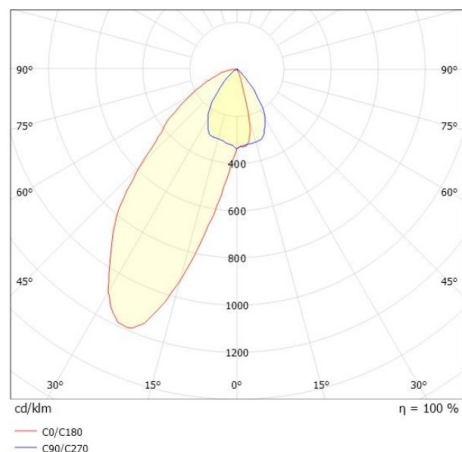

VARIDO 2

149-00203011906b

VARIDO 2 ASYM TRACK TRACK SPOTLIGHT WITH 3 PH ADAPTER made of steel sheet, black matt, similar to RAL 9005, decor black, Lens optics with vacuum deposited synthetic reflector beam asymmetric, light output direct, swiveling 350°, with converter, max. 1050mA, dimmability: Smart bluetooth, adapter/ceiling base black, IP20

DRAWING

TECHNICAL DETAILS

System perform. [W]	31
Bulb type	LED
Luminous flux [lm]	3150
Current sec. [mA]	1050
Colour temp. [K]	3000K
CRI	>80
Optics	Lens optics with vacuum deposited synthetic reflector
Designer	INHOUSE
Converter	with converter
Light output	direct
Beam angle [°]	asymmetrisch
Voltage [V]	220-240V 50/60Hz
Material	steel sheet
Length [mm]	844
Width [mm]	54
Height [mm]	24
IP protection class	IP20
Voltage class	protection cl. II
Net weight [kg]	1,63
Colour lamp	black matt
RAL	9005
Colour adapter/ceiling base	black
Colour decor	black
EAN-Number	9010506999440
Lifetime [h]	L80 B10 50 000
Energy efficiency cl.	C
No. of luminaires B16A	50

LIGHT DISTRIBUTION CURVE

The values are rated values. Power and luminous flux are initially subject to a tolerance of +/- 10%. Colour temperature tolerance: +/- 150 K. The values apply to an ambient temperature of 25°C unless otherwise specified.