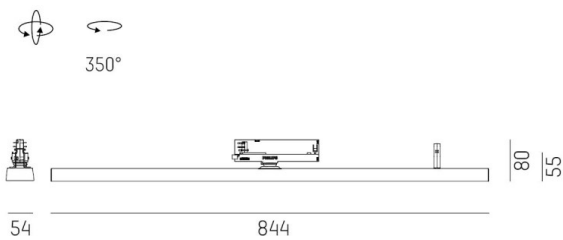

**VARIDO 2**

**149-00203011906p**

VARIDO 2 ASYM TRACK TRACK SPOTLIGHT WITH 3 PH ADAPTER made of steel sheet, black matt, similar to RAL 9005, decor black, Lens optics with vacuum deposited synthetic reflector beam asymmetric, light output direct, swiveling 350°, with converter, max. 1050mA, dimmability: Pulse-DALI, adapter/ceiling base black, IP20

**DRAWING**

**TECHNICAL DETAILS**

System perform. [W]	31
Bulb type	LED
Luminous flux [lm]	3150
Current sec. [mA]	1050
Colour temp. [K]	3000K
CRI	>80
Optics	Lens optics with vacuum deposited synthetic reflector
Designer	INHOUSE
Converter	with converter
Light output	direct
Beam angle [°]	asymmetrisch
Voltage [V]	220-240V 50/60Hz
Material	steel sheet
Length [mm]	844
Width [mm]	54
Height [mm]	24
IP protection class	IP20
Voltage class	protection cl. II
Net weight [kg]	1,57
Colour lamp	black matt
RAL	9005
Colour adapter/ceiling base	black
Colour decor	black
EAN-Number	9010506999365
Lifetime [h]	L80 B10 50 000
Energy efficiency cl.	C
No. of luminaires B16A	50

**LIGHT DISTRIBUTION CURVE**

The values are rated values. Power and luminous flux are initially subject to a tolerance of +/- 10%. Colour temperature tolerance: +/- 150 K. The values apply to an ambient temperature of 25°C unless otherwise specified.