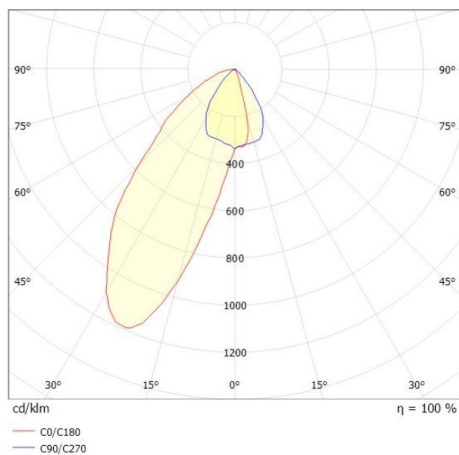

**VARIDO 2**

**149-00203011906p**

VARIDO 2 ASYM TRACK TRACK SPOTLIGHT WITH 3 PH ADAPTER made of steel sheet, black matt, similar to RAL 9005, decor black, Lens optics with vacuum deposited synthetic reflector beam asymmetric, light output direct, swiveling 350°, with converter, max. 1050mA, dimmability: Pulse-DALI, adapter/ceiling base black, IP20

**DRAWING**

**TECHNICAL DETAILS**

System perform. [W]	31
Bulb type	LED
Luminous flux [lm]	3150
Current sec. [mA]	1050
Colour temp. [K]	3000K
CRI	>80
Optics	Lens optics with vacuum deposited synthetic reflector
Designer	INHOUSE
Converter	with converter
Light output	direct
Beam angle [°]	asymmetrisch
Voltage [V]	220-240V 50/60Hz
Material	steel sheet
Length [mm]	844
Width [mm]	54
Height [mm]	24
IP protection class	IP20
Voltage class	protection cl. II
Net weight [kg]	1,57
Colour lamp	black matt
RAL	9005
Colour adapter/ceiling base	black
Colour decor	black
EAN-Number	9010506999365
Lifetime [h]	L80 B10 50 000
Energy efficiency cl.	C
No. of luminaires B16A	50

**LIGHT DISTRIBUTION CURVE**

The values are rated values. Power and luminous flux are initially subject to a tolerance of +/- 10%. Colour temperature tolerance: +/- 150 K. The values apply to an ambient temperature of 25°C unless otherwise specified.