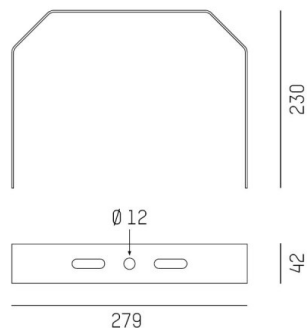

## DRAWING

## TECHNICAL DETAILS

Dimming	not dimmable
Material	aluminium
Length [mm]	279
Width [mm]	230
Height [mm]	42
IP protection class	IP66
Net weight [kg]	0,74
Colour lamp	silver
RAL	9006
EAN-Number	9010506707847

## LIGHT DISTRIBUTION CURVE

The values are rated values. Power and luminous flux are initially subject to a tolerance of +/- 10%. Colour temperature tolerance: +/- 150 K. The values apply to an ambient temperature of 25°C unless otherwise specified.