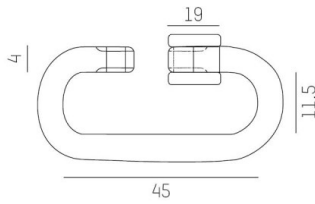

TUNE

157-006500000000

DRAWING

TECHNICAL DETAILS

Dimming	not dimmable
Material	steel
Length [mm]	53
Width [mm]	22
IP protection class	IP66
Net weight [kg]	0,17
EAN-Number	9010506734553

LIGHT DISTRIBUTION CURVE