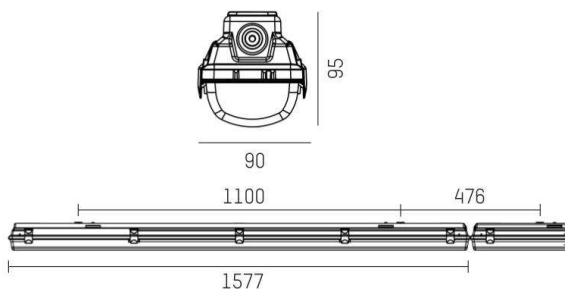

30NE

175-0265054131440

30NE SKII DIFFUSER LUMINAIRE made of glass fibre reinforced polyester, grey, similar to RAL 7035, PMMA cover light output direct, with converter, dimmability: not dimmable, IP66

DRAWING

TECHNICAL DETAILS

System perform. [W]	38
Bulb type	LED
Luminous flux [lm]	5400
Colour temp. [K]	4000K
CRI	>80
Optics	PMMA diffuser
Converter	with converter
Dimming	not dimmable
Light output	direct
Voltage [V]	220-240V 50/60Hz
Material	glass fibre reinforced polyester
Length [mm]	1577
Width [mm]	90
Height [mm]	95
IP protection class	IP66
Voltage class	protection cl. II
Shock resistance	IK03
Net weight [kg]	2,08
Colour lamp	grey
RAL	7035
EAN-Number	9010506632934
Lifetime [h]	50 000 L80 B10
Energy efficiency cl.	D
No. of luminaires B16A	35
IFS suitable	Yes

LIGHT DISTRIBUTION CURVE

The values are rated values. Power and luminous flux are initially subject to a tolerance of +/- 10%. Colour temperature tolerance: +/- 150 K. The values apply to an ambient temperature of 25°C unless otherwise specified.