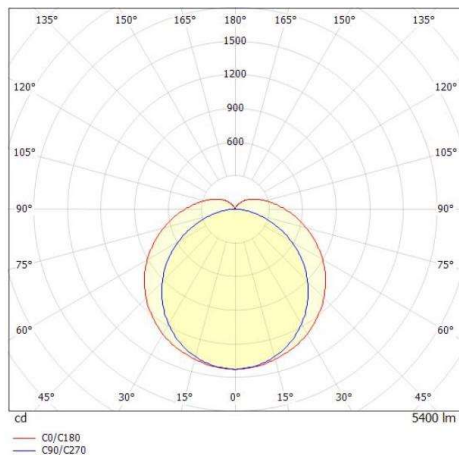

TECHNICAL DETAILS

System perform. [W]	38
Bulb type	LED
Luminous flux [lm]	5400
Colour temp. [K]	4000K
CRI	>80
Optics	PMMA diffuser
Converter	with converter
Dimming	not dimmable
Light output	direct
Voltage [V]	220-240V 50/60Hz
Material	glass fibre reinforced polyester
Length [mm]	1577
Width [mm]	90
Height [mm]	95
IP protection class	IP66
Voltage class	protection cl. II
Shock resistance	IK03
Net weight [kg]	2,08
Colour lamp	grey
RAL	7035
EAN-Number	9010506632934
Lifetime [h]	50 000 L80 B10
Energy efficiency cl.	D
No. of luminaires B16A	35
IFS suitable	Yes

LIGHT DISTRIBUTION CURVE

The values are rated values. Power and luminous flux are initially subject to a tolerance of +/- 10%. Colour temperature tolerance: +/- 150 K. The values apply to an ambient temperature of 25°C unless otherwise specified.