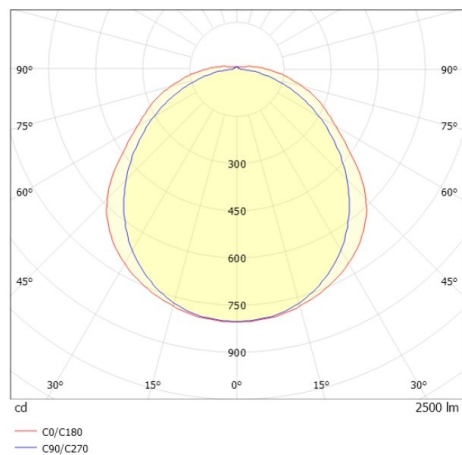

## DRAWING

## TECHNICAL DETAILS

System perform. [W]	44
Bulb type	LED
No. of bulb holders	1x
Luminous flux [lm]	6700
Colour temp. [K]	4000K
CRI	>80
Optics	polycarbonate cover
Converter	with converter
Motion detector	without motion detector
Voltage [V]	220-240V 50/60Hz
Length [mm]	1577
Width [mm]	104
Height [mm]	84
IP protection class	IP66
Voltage class	protection cl. I
Shock resistance	IK08
Net weight [kg]	1,80
Colour lamp	transparent
EAN-Number	9010870312678
Lifetime [h]	50 000
Ambient temperature	-20° bis +35°
Energy efficiency cl.	D

## LIGHT DISTRIBUTION CURVE

The values are rated values. Power and luminous flux are initially subject to a tolerance of +/- 10%. Colour temperature tolerance: +/- 150 K. The values apply to an ambient temperature of 25°C unless otherwise specified.