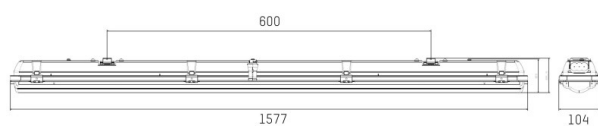

## 30NE

175-094506723140d

30NE VISION DIFFUSER LUMINAIRE transparent, polycarbonate cover with converter, dimmability: DALI, without motion detector, IP66

## DRAWING

## TECHNICAL DETAILS

System perform. [W]	44
Bulb type	LED
No. of bulb holders	1x
Luminous flux [lm]	6700
Colour temp. [K]	4000K
CRI	>80
Optics	polycarbonate cover
Converter	with converter
Motion detector	without motion detector
Voltage [V]	220-240V 50/60Hz
Length [mm]	1577
Width [mm]	104
Height [mm]	84
IP protection class	IP66
Voltage class	protection cl. I
Shock resistance	IK08
Net weight [kg]	1,80
Colour lamp	transparent
EAN-Number	9010870312678
Lifetime [h]	50 000
Ambient temperature	-20° bis +35°
Energy efficiency cl.	D