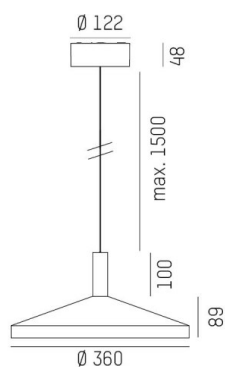

LORA

176-1020300023550

LORA 3 PD SUSPENSION made of steel, white, similar to RAL 9003, white white, beam 42°, light output direct, with converter, max. 500mA, dimmability: not dimmable, cable white, adapter/ceiling base white, pendant length 1500mm, IP20

DRAWING

LIGHT DISTRIBUTION CURVE

TECHNICAL DETAILS

System perform. [W]	10
Bulb type	LED
Luminous flux [lm]	700
Current sec. [mA]	500
Colour temp. [K]	2700K
CRI	>90
Converter	with converter
Dimming	not dimmable
Light output	direct
Beam angle [°]	42°
Voltage [V]	220-240V 50/60Hz
Material	steel
Length [mm]	360
Height [mm]	89
Pendant length [mm]	1500
Diameter [mm]	360
IP protection class	IP20
Voltage class	protection cl. I
Net weight [kg]	1,29
Colour lamp	white
RAL	9003
Colour of glass/shade	white white
Colour adapter/ceiling base	white
Electric wire	white
EAN-Number	9010506764864
Lifetime [h]	L80 B10 20 000
Energy efficiency cl.	F

The values are rated values. Power and luminous flux are initially subject to a tolerance of +/- 10%. Colour temperature tolerance: +/- 150 K. The values apply to an ambient temperature of 25°C unless otherwise specified.