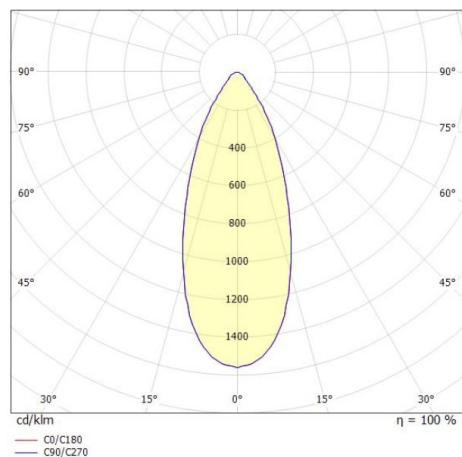

LORA

176-1020300023550

LORA 3 PD SUSPENSION made of steel, white, similar to RAL 9003, white white, beam 42°, light output direct, with converter, max. 500mA, dimmability: not dimmable, cable white, adapter/ceiling base white, pendant length 1500mm, IP20

DRAWING

LIGHT DISTRIBUTION CURVE

TECHNICAL DETAILS

System perform. [W]	10
Bulb type	LED
Luminous flux [lm]	700
Current sec. [mA]	500
Colour temp. [K]	2700K
CRI	>90
Converter	with converter
Dimming	not dimmable
Light output	direct
Beam angle [°]	42°
Voltage [V]	220-240V 50/60Hz
Material	steel
Length [mm]	360
Height [mm]	89
Pendant length [mm]	1500
Diameter [mm]	360
IP protection class	IP20
Voltage class	protection cl. I
Net weight [kg]	1,29
Colour lamp	white
RAL	9003
Colour of glass/shade	white white
Colour adapter/ceiling base	white
Electric wire	white
EAN-Number	9010506764864
Lifetime [h]	L80 B10 20 000
Energy efficiency cl.	F