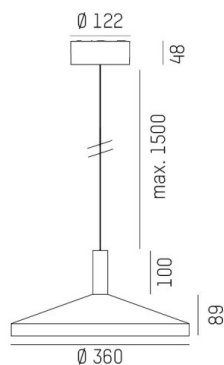

LORA

176-102030002356d

LORA 3 PD SUSPENSION made of steel, white, similar to RAL 9003, white black, beam 42°, light output direct, with converter, max. 500mA, dimmability: DALI, cable white, adapter/ceiling base white, pendant length 1500mm, IP20

DRAWING

LIGHT DISTRIBUTION CURVE

TECHNICAL DETAILS

System perform. [W]	10
Bulb type	LED
Luminous flux [lm]	700
Current sec. [mA]	500
Colour temp. [K]	2700K
CRI	>90
Converter	with converter
Light output	direct
Beam angle [°]	42°
Voltage [V]	220-240V 50/60Hz
Material	steel
Length [mm]	360
Height [mm]	89
Pendant length [mm]	1500
Diameter [mm]	360
IP protection class	IP20
Voltage class	protection cl. I
Net weight [kg]	1,29
Colour lamp	white
RAL	9003
Colour of glass/shade	white black
Colour adapter/ceiling base	white
Electric wire	white
EAN-Number	9010506764857
Lifetime [h]	L80 B10 20 000
Energy efficiency cl.	F

The values are rated values. Power and luminous flux are initially subject to a tolerance of +/- 10%. Colour temperature tolerance: +/- 150 K. The values apply to an ambient temperature of 25°C unless otherwise specified.