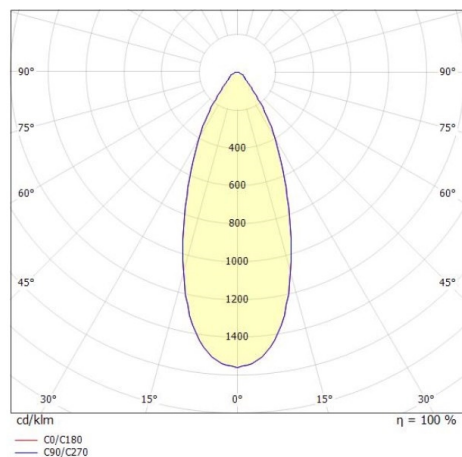

LORA

176-102030002356d

LORA 3 PD SUSPENSION made of steel, white, similar to RAL 9003, white black, beam 42°, light output direct, with converter, max. 500mA, dimmability: DALI, cable white, adapter/ceiling base white, pendant length 1500mm, IP20

DRAWING

LIGHT DISTRIBUTION CURVE

TECHNICAL DETAILS

System perform. [W]	10
Bulb type	LED
Luminous flux [lm]	700
Current sec. [mA]	500
Colour temp. [K]	2700K
CRI	>90
Converter	with converter
Light output	direct
Beam angle [°]	42°
Voltage [V]	220-240V 50/60Hz
Material	steel
Length [mm]	360
Height [mm]	89
Pendant length [mm]	1500
Diameter [mm]	360
IP protection class	IP20
Voltage class	protection cl. I
Net weight [kg]	1,29
Colour lamp	white
RAL	9003
Colour of glass/shade	white black
Colour adapter/ceiling base	white
Electric wire	white
EAN-Number	9010506764857
Lifetime [h]	L80 B10 20 000
Energy efficiency cl.	F