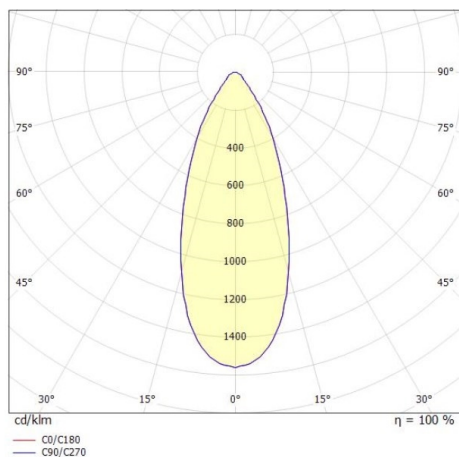

LORA

176-1020300023650

LORA 3 PD SUSPENSION made of steel, black, similar to RAL 7016, white white, beam 42°, light output direct, with converter, max. 500mA, dimmability: not dimmable, cable black, adapter/ceiling base black, pendant length 1500mm, IP20

DRAWING

TECHNICAL DETAILS

System perform. [W]	10
Bulb type	LED
Luminous flux [lm]	700
Current sec. [mA]	500
Colour temp. [K]	2700K
CRI	>90
Converter	with converter
Dimming	not dimmable
Light output	direct
Beam angle [°]	42°
Voltage [V]	220-240V 50/60Hz
Material	steel
Length [mm]	360
Height [mm]	89
Pendant length [mm]	1500
Diameter [mm]	360
IP protection class	IP20
Voltage class	protection cl. I
Net weight [kg]	1,29
Colour lamp	black
RAL	7016
Colour of glass/shade	white white
Colour adapter/ceiling base	black
Electric wire	black
EAN-Number	9010506764826
Lifetime [h]	L80 B10 20 000
Energy efficiency cl.	F

LIGHT DISTRIBUTION CURVE

The values are rated values. Power and luminous flux are initially subject to a tolerance of +/- 10%. Colour temperature tolerance: +/- 150 K. The values apply to an ambient temperature of 25°C unless otherwise specified.