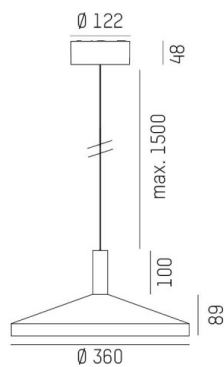

LORA

176-1020300023650

LORA 3 PD SUSPENSION made of steel, black, similar to RAL 7016, white white, beam 42°, light output direct, with converter, max. 500mA, dimmability: not dimmable, cable black, adapter/ceiling base black, pendant length 1500mm, IP20

DRAWING

TECHNICAL DETAILS

System perform. [W]	10
Bulb type	LED
Luminous flux [lm]	700
Current sec. [mA]	500
Colour temp. [K]	2700K
CRI	>90
Converter	with converter
Dimming	not dimmable
Light output	direct
Beam angle [°]	42°
Voltage [V]	220-240V 50/60Hz
Material	steel
Length [mm]	360
Height [mm]	89
Pendant length [mm]	1500
Diameter [mm]	360
IP protection class	IP20
Voltage class	protection cl. I
Net weight [kg]	1,29
Colour lamp	black
RAL	7016
Colour of glass/shade	white white
Colour adapter/ceiling base	black
Electric wire	black
EAN-Number	9010506764826
Lifetime [h]	L80 B10 20 000
Energy efficiency cl.	F

LIGHT DISTRIBUTION CURVE

The values are rated values. Power and luminous flux are initially subject to a tolerance of +/- 10%. Colour temperature tolerance: +/- 150 K. The values apply to an ambient temperature of 25°C unless otherwise specified.