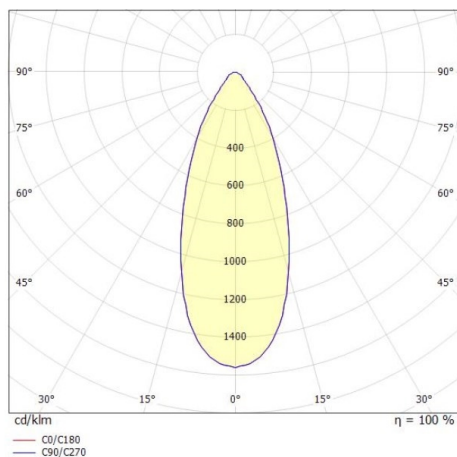

LORA

176-102030002365d

LORA 3 PD SUSPENSION made of steel, black, similar to RAL 7016, white white, beam 42°, light output direct, with converter, max. 500mA, dimmability: DALI, cable black, adapter/ceiling base black, pendant length 1500mm, IP20

DRAWING

TECHNICAL DETAILS

System perform. [W]	10
Bulb type	LED
Luminous flux [lm]	700
Current sec. [mA]	500
Colour temp. [K]	2700K
CRI	>90
Converter	with converter
Light output	direct
Beam angle [°]	42°
Voltage [V]	220-240V 50/60Hz
Material	steel
Length [mm]	360
Height [mm]	89
Pendant length [mm]	1500
Diameter [mm]	360
IP protection class	IP20
Voltage class	protection cl. I
Net weight [kg]	1,29
Colour lamp	black
RAL	7016
Colour of glass/shade	white white
Colour adapter/ceiling base	black
Electric wire	black
EAN-Number	9010506764833
Lifetime [h]	L80 B10 20 000
Energy efficiency cl.	F

LIGHT DISTRIBUTION CURVE

The values are rated values. Power and luminous flux are initially subject to a tolerance of +/- 10%. Colour temperature tolerance: +/- 150 K. The values apply to an ambient temperature of 25°C unless otherwise specified.