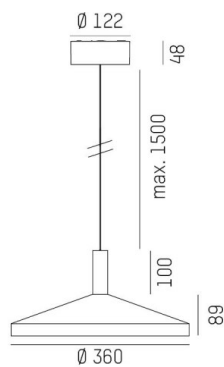

LORA

176-102030002365d

LORA 3 PD SUSPENSION made of steel, black, similar to RAL 7016, white white, beam 42°, light output direct, with converter, max. 500mA, dimmability: DALI, cable black, adapter/ceiling base black, pendant length 1500mm, IP20

DRAWING

TECHNICAL DETAILS

System perform. [W]	10
Bulb type	LED
Luminous flux [lm]	700
Current sec. [mA]	500
Colour temp. [K]	2700K
CRI	>90
Converter	with converter
Light output	direct
Beam angle [°]	42°
Voltage [V]	220-240V 50/60Hz
Material	steel
Length [mm]	360
Height [mm]	89
Pendant length [mm]	1500
Diameter [mm]	360
IP protection class	IP20
Voltage class	protection cl. I
Net weight [kg]	1,29
Colour lamp	black
RAL	7016
Colour of glass/shade	white white
Colour adapter/ceiling base	black
Electric wire	black
EAN-Number	9010506764833
Lifetime [h]	L80 B10 20 000
Energy efficiency cl.	F

LIGHT DISTRIBUTION CURVE

The values are rated values. Power and luminous flux are initially subject to a tolerance of +/- 10%. Colour temperature tolerance: +/- 150 K. The values apply to an ambient temperature of 25°C unless otherwise specified.