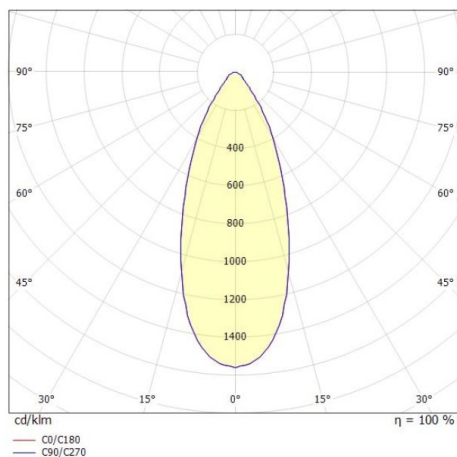

LORA

176-1020300023660

LORA 3 PD SUSPENSION made of steel, black, similar to RAL 7016, white black, beam 42°, light output direct, with converter, max. 500mA, dimmability: not dimmable, cable black, adapter/ceiling base black, pendant length 1500mm, IP20

DRAWING

LIGHT DISTRIBUTION CURVE

TECHNICAL DETAILS

System perform. [W]	10
Bulb type	LED
Luminous flux [lm]	700
Current sec. [mA]	500
Colour temp. [K]	2700K
CRI	>90
Converter	with converter
Dimming	not dimmable
Light output	direct
Beam angle [°]	42°
Voltage [V]	220-240V 50/60Hz
Material	steel
Length [mm]	360
Height [mm]	89
Pendant length [mm]	1500
Diameter [mm]	360
IP protection class	IP20
Voltage class	protection cl. I
Net weight [kg]	1,29
Colour lamp	black
RAL	7016
Colour of glass/shade	white black
Colour adapter/ceiling base	black
Electric wire	black
EAN-Number	9010506764802
Lifetime [h]	L80 B10 20 000
Energy efficiency cl.	F