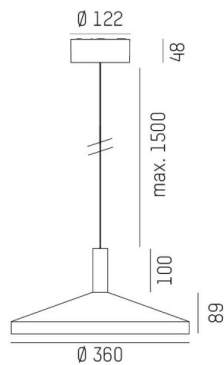

LORA

176-1020300023660

LORA 3 PD SUSPENSION made of steel, black, similar to RAL 7016, white black, beam 42°, light output direct, with converter, max. 500mA, dimmability: not dimmable, cable black, adapter/ceiling base black, pendant length 1500mm, IP20

DRAWING

LIGHT DISTRIBUTION CURVE

TECHNICAL DETAILS

System perform. [W]	10
Bulb type	LED
Luminous flux [lm]	700
Current sec. [mA]	500
Colour temp. [K]	2700K
CRI	>90
Converter	with converter
Dimming	not dimmable
Light output	direct
Beam angle [°]	42°
Voltage [V]	220-240V 50/60Hz
Material	steel
Length [mm]	360
Height [mm]	89
Pendant length [mm]	1500
Diameter [mm]	360
IP protection class	IP20
Voltage class	protection cl. I
Net weight [kg]	1,29
Colour lamp	black
RAL	7016
Colour of glass/shade	white black
Colour adapter/ceiling base	black
Electric wire	black
EAN-Number	9010506764802
Lifetime [h]	L80 B10 20 000
Energy efficiency cl.	F

The values are rated values. Power and luminous flux are initially subject to a tolerance of +/- 10%. Colour temperature tolerance: +/- 150 K. The values apply to an ambient temperature of 25°C unless otherwise specified.