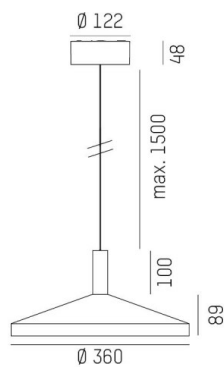

LORA

176-102030002956d

LORA 3 PD SUSPENSION made of steel, white, similar to RAL 9003, white black, beam 42°, light output direct, with converter, max. 500mA, dimmability: DALI, cable white, adapter/ceiling base white, pendant length 1500mm, IP20

DRAWING

LIGHT DISTRIBUTION CURVE

TECHNICAL DETAILS

System perform. [W]	10
Bulb type	LED
Luminous flux [lm]	700
Current sec. [mA]	500
Colour temp. [K]	3000K
CRI	>90
Converter	with converter
Light output	direct
Beam angle [°]	42°
Voltage [V]	220-240V 50/60Hz
Material	steel
Length [mm]	360
Height [mm]	89
Pendant length [mm]	1500
Diameter [mm]	360
IP protection class	IP20
Voltage class	protection cl. I
Net weight [kg]	1,29
Colour lamp	white
RAL	9003
Colour of glass/shade	white black
Colour adapter/ceiling base	white
Electric wire	white
EAN-Number	9010506764772
Lifetime [h]	L80 B10 20 000
Energy efficiency cl.	F

The values are rated values. Power and luminous flux are initially subject to a tolerance of +/- 10%. Colour temperature tolerance: +/- 150 K. The values apply to an ambient temperature of 25°C unless otherwise specified.