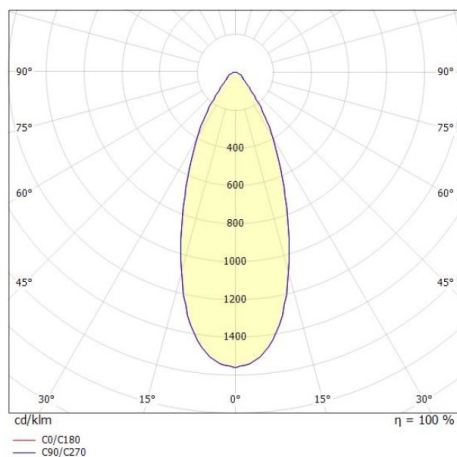

LORA

176-102030002956d

LORA 3 PD SUSPENSION made of steel, white, similar to RAL 9003, white black, beam 42°, light output direct, with converter, max. 500mA, dimmability: DALI, cable white, adapter/ceiling base white, pendant length 1500mm, IP20

DRAWING

LIGHT DISTRIBUTION CURVE

TECHNICAL DETAILS

System perform. [W]	10
Bulb type	LED
Luminous flux [lm]	700
Current sec. [mA]	500
Colour temp. [K]	3000K
CRI	>90
Converter	with converter
Light output	direct
Beam angle [°]	42°
Voltage [V]	220-240V 50/60Hz
Material	steel
Length [mm]	360
Height [mm]	89
Pendant length [mm]	1500
Diameter [mm]	360
IP protection class	IP20
Voltage class	protection cl. I
Net weight [kg]	1,29
Colour lamp	white
RAL	9003
Colour of glass/shade	white black
Colour adapter/ceiling base	white
Electric wire	white
EAN-Number	9010506764772
Lifetime [h]	L80 B10 20 000
Energy efficiency cl.	F