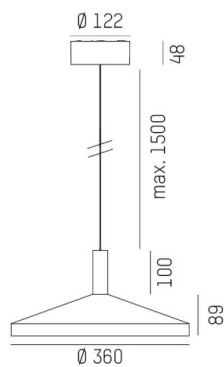

LORA

176-1020300029650

LORA 3 PD SUSPENSION made of steel, black, similar to RAL 7016, white white, beam 42°, light output direct, with converter, max. 500mA, dimmability: not dimmable, cable black, adapter/ceiling base black, pendant length 1500mm, IP20

DRAWING

TECHNICAL DETAILS

System perform. [W]	10
Bulb type	LED
Luminous flux [lm]	700
Current sec. [mA]	500
Colour temp. [K]	3000K
CRI	>90
Converter	with converter
Dimming	not dimmable
Light output	direct
Beam angle [°]	42°
Voltage [V]	220-240V 50/60Hz
Material	steel
Length [mm]	360
Height [mm]	89
Pendant length [mm]	1500
Diameter [mm]	360
IP protection class	IP20
Voltage class	protection cl. I
Net weight [kg]	1,33
Colour lamp	black
RAL	7016
Colour of glass/shade	white white
Colour adapter/ceiling base	black
Electric wire	black
EAN-Number	9010506764741
Lifetime [h]	L80 B10 20 000
Energy efficiency cl.	F

LIGHT DISTRIBUTION CURVE

The values are rated values. Power and luminous flux are initially subject to a tolerance of +/- 10%. Colour temperature tolerance: +/- 150 K. The values apply to an ambient temperature of 25°C unless otherwise specified.