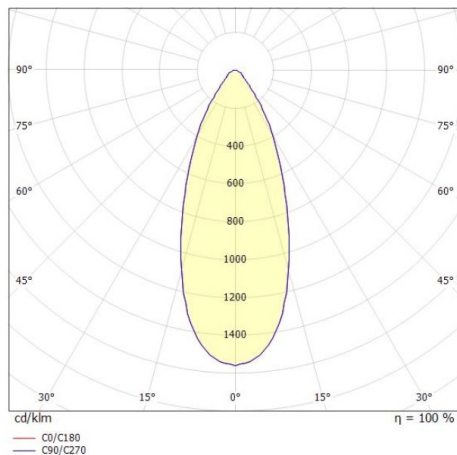

LORA

176-1020300029650

LORA 3 PD SUSPENSION made of steel, black, similar to RAL 7016, white white, beam 42°, light output direct, with converter, max. 500mA, dimmability: not dimmable, cable black, adapter/ceiling base black, pendant length 1500mm, IP20

DRAWING

TECHNICAL DETAILS

System perform. [W]	10
Bulb type	LED
Luminous flux [lm]	700
Current sec. [mA]	500
Colour temp. [K]	3000K
CRI	>90
Converter	with converter
Dimming	not dimmable
Light output	direct
Beam angle [°]	42°
Voltage [V]	220-240V 50/60Hz
Material	steel
Length [mm]	360
Height [mm]	89
Pendant length [mm]	1500
Diameter [mm]	360
IP protection class	IP20
Voltage class	protection cl. I
Net weight [kg]	1,33
Colour lamp	black
RAL	7016
Colour of glass/shade	white white
Colour adapter/ceiling base	black
Electric wire	black
EAN-Number	9010506764741
Lifetime [h]	L80 B10 20 000
Energy efficiency cl.	F

LIGHT DISTRIBUTION CURVE

The values are rated values. Power and luminous flux are initially subject to a tolerance of +/- 10%. Colour temperature tolerance: +/- 150 K. The values apply to an ambient temperature of 25°C unless otherwise specified.