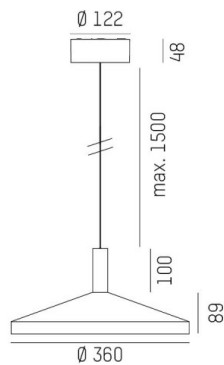

LORA

176-102030002965d

LORA 3 PD SUSPENSION made of steel, black, similar to RAL 7016, white white, beam 42°, light output direct, with converter, max. 500mA, dimmability: DALI, cable black, adapter/ceiling base black, pendant length 1500mm, IP20

DRAWING

LIGHT DISTRIBUTION CURVE

TECHNICAL DETAILS

System perform. [W]	10
Bulb type	LED
Luminous flux [lm]	700
Current sec. [mA]	500
Colour temp. [K]	3000K
CRI	>90
Converter	with converter
Light output	direct
Beam angle [°]	42°
Voltage [V]	220-240V 50/60Hz
Material	steel
Length [mm]	360
Height [mm]	89
Pendant length [mm]	1500
Diameter [mm]	360
IP protection class	IP20
Voltage class	protection cl. I
Net weight [kg]	1,33
Colour lamp	black
RAL	7016
Colour of glass/shade	white white
Colour adapter/ceiling base	black
Electric wire	black
EAN-Number	9010506764758
Lifetime [h]	L80 B10 20 000
Energy efficiency cl.	F

The values are rated values. Power and luminous flux are initially subject to a tolerance of +/- 10%. Colour temperature tolerance: +/- 150 K. The values apply to an ambient temperature of 25°C unless otherwise specified.