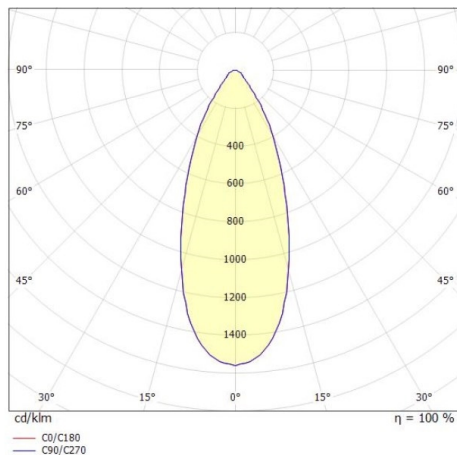

LORA

176-102030002965d

LORA 3 PD SUSPENSION made of steel, black, similar to RAL 7016, white white, beam 42°, light output direct, with converter, max. 500mA, dimmability: DALI, cable black, adapter/ceiling base black, pendant length 1500mm, IP20

DRAWING

LIGHT DISTRIBUTION CURVE

TECHNICAL DETAILS

System perform. [W]	10
Bulb type	LED
Luminous flux [lm]	700
Current sec. [mA]	500
Colour temp. [K]	3000K
CRI	>90
Converter	with converter
Light output	direct
Beam angle [°]	42°
Voltage [V]	220-240V 50/60Hz
Material	steel
Length [mm]	360
Height [mm]	89
Pendant length [mm]	1500
Diameter [mm]	360
IP protection class	IP20
Voltage class	protection cl. I
Net weight [kg]	1,33
Colour lamp	black
RAL	7016
Colour of glass/shade	white white
Colour adapter/ceiling base	black
Electric wire	black
EAN-Number	9010506764758
Lifetime [h]	L80 B10 20 000
Energy efficiency cl.	F