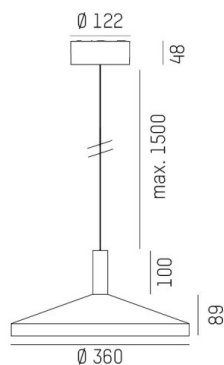

## LORA

176-1020300029660

LORA 3 PD SUSPENSION made of steel, black, similar to RAL 7016, white black, beam 42°, light output direct, with converter, max. 500mA, dimmability: not dimmable, cable black, adapter/ceiling base black, pendant length 3000mm, IP20

## DRAWING

## LIGHT DISTRIBUTION CURVE

## TECHNICAL DETAILS

System perform. [W]	10
Bulb type	LED
Luminous flux [lm]	700
Current sec. [mA]	500
Colour temp. [K]	3000K
CRI	>90
Converter	with converter
Dimming	not dimmable
Light output	direct
Beam angle [°]	42°
Voltage [V]	220-240V 50/60Hz
Material	steel
Length [mm]	360
Height [mm]	89
Pendant length [mm]	3000
Diameter [mm]	360
IP protection class	IP20
Voltage class	protection cl. I
Net weight [kg]	1,33
Colour lamp	black
RAL	7016
Colour of glass/shade	white black
Colour adapter/ceiling base	black
Electric wire	black
EAN-Number	9010506764727
Lifetime [h]	L80 B10 20 000
Energy efficiency cl.	F