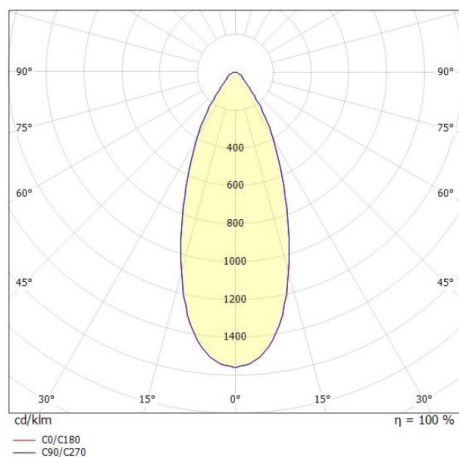

## LORA

176-1020300029660

LORA 3 PD SUSPENSION made of steel, black, similar to RAL 7016, white black, beam 42°, light output direct, with converter, max. 500mA, dimmability: not dimmable, cable black, adapter/ceiling base black, pendant length 3000mm, IP20

## DRAWING

## LIGHT DISTRIBUTION CURVE

## TECHNICAL DETAILS

System perform. [W]	10
Bulb type	LED
Luminous flux [lm]	700
Current sec. [mA]	500
Colour temp. [K]	3000K
CRI	>90
Converter	with converter
Dimming	not dimmable
Light output	direct
Beam angle [°]	42°
Voltage [V]	220-240V 50/60Hz
Material	steel
Length [mm]	360
Height [mm]	89
Pendant length [mm]	3000
Diameter [mm]	360
IP protection class	IP20
Voltage class	protection cl. I
Net weight [kg]	1,33
Colour lamp	black
RAL	7016
Colour of glass/shade	white black
Colour adapter/ceiling base	black
Electric wire	black
EAN-Number	9010506764727
Lifetime [h]	L80 B10 20 000
Energy efficiency cl.	F