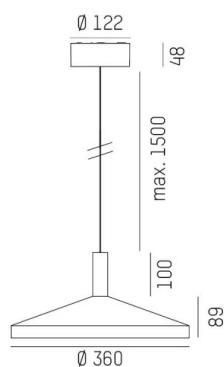

## LORA

176-102030002966d

LORA 3 PD SUSPENSION made of steel, black, similar to RAL 7016, white black, beam 42°, light output direct, with converter, max. 500mA, dimmability: DALI, cable black, adapter/ceiling base black, pendant length 3000mm, IP20

## DRAWING

## LIGHT DISTRIBUTION CURVE

## TECHNICAL DETAILS

System perform. [W]	10
Bulb type	LED
Luminous flux [lm]	700
Current sec. [mA]	500
Colour temp. [K]	3000K
CRI	>90
Converter	with converter
Light output	direct
Beam angle [°]	42°
Voltage [V]	220-240V 50/60Hz
Material	steel
Length [mm]	360
Height [mm]	89
Pendant length [mm]	3000
Diameter [mm]	360
IP protection class	IP20
Voltage class	protection cl. I
Net weight [kg]	1,33
Colour lamp	black
RAL	7016
Colour of glass/shade	white black
Colour adapter/ceiling base	black
Electric wire	black
EAN-Number	9010506764734
Lifetime [h]	L80 B10 20 000
Energy efficiency cl.	F