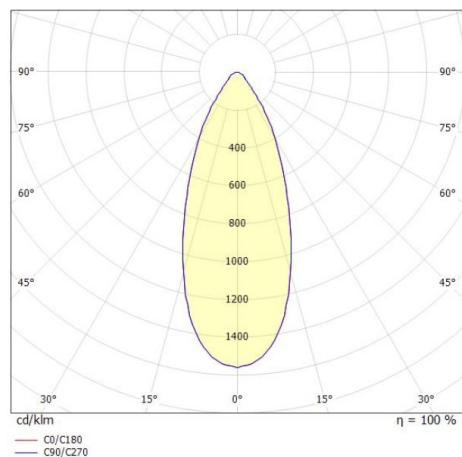

## LORA

176-102030002966d

LORA 3 PD SUSPENSION made of steel, black, similar to RAL 7016, white black, beam 42°, light output direct, with converter, max. 500mA, dimmability: DALI, cable black, adapter/ceiling base black, pendant length 3000mm, IP20

## DRAWING

## LIGHT DISTRIBUTION CURVE

## TECHNICAL DETAILS

System perform. [W]	10
Bulb type	LED
Luminous flux [lm]	700
Current sec. [mA]	500
Colour temp. [K]	3000K
CRI	>90
Converter	with converter
Light output	direct
Beam angle [°]	42°
Voltage [V]	220-240V 50/60Hz
Material	steel
Length [mm]	360
Height [mm]	89
Pendant length [mm]	3000
Diameter [mm]	360
IP protection class	IP20
Voltage class	protection cl. I
Net weight [kg]	1,33
Colour lamp	black
RAL	7016
Colour of glass/shade	white black
Colour adapter/ceiling base	black
Electric wire	black
EAN-Number	9010506764734
Lifetime [h]	L80 B10 20 000
Energy efficiency cl.	F