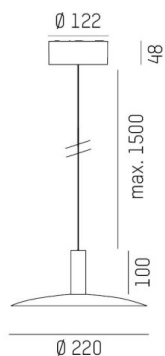

LORA

176-1020400023650

LORA 4 PD SUSPENSION made of steel, black, similar to RAL 7016, white white, beam 42°, light output direct, with converter, max. 500mA, dimmability: not dimmable, cable black, adapter/ceiling base black, pendant length 1500mm, IP20

DRAWING

LIGHT DISTRIBUTION CURVE

TECHNICAL DETAILS

System perform. [W]	10
Bulb type	LED
Luminous flux [lm]	690
Current sec. [mA]	500
Colour temp. [K]	2700K
CRI	>90
Converter	with converter
Dimming	not dimmable
Light output	direct
Beam angle [°]	42°
Voltage [V]	220-240V 50/60Hz
Material	steel
Length [mm]	221,9
Height [mm]	100
Pendant length [mm]	1500
Diameter [mm]	220
IP protection class	IP20
Voltage class	protection cl. I
Net weight [kg]	0,97
Colour lamp	black
RAL	7016
Colour of glass/shade	white white
Colour adapter/ceiling base	black
Electric wire	black
EAN-Number	9010506764666
Lifetime [h]	L80 B10 20 000
Energy efficiency cl.	F