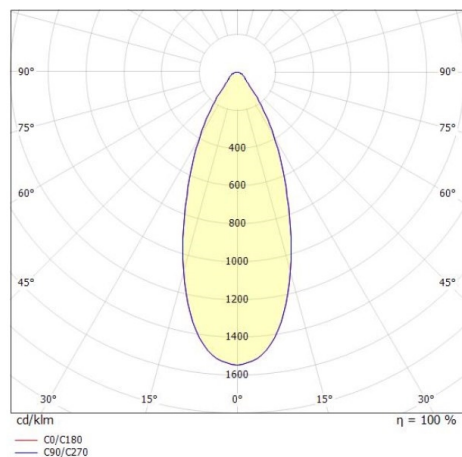

LORA

176-1020400023650

LORA 4 PD SUSPENSION made of steel, black, similar to RAL 7016, white white, beam 42°, light output direct, with converter, max. 500mA, dimmability: not dimmable, cable black, adapter/ceiling base black, pendant length 1500mm, IP20

DRAWING

LIGHT DISTRIBUTION CURVE

TECHNICAL DETAILS

System perform. [W]	10
Bulb type	LED
Luminous flux [lm]	690
Current sec. [mA]	500
Colour temp. [K]	2700K
CRI	>90
Converter	with converter
Dimming	not dimmable
Light output	direct
Beam angle [°]	42°
Voltage [V]	220-240V 50/60Hz
Material	steel
Length [mm]	221,9
Height [mm]	100
Pendant length [mm]	1500
Diameter [mm]	220
IP protection class	IP20
Voltage class	protection cl. I
Net weight [kg]	0,97
Colour lamp	black
RAL	7016
Colour of glass/shade	white white
Colour adapter/ceiling base	black
Electric wire	black
EAN-Number	9010506764666
Lifetime [h]	L80 B10 20 000
Energy efficiency cl.	F