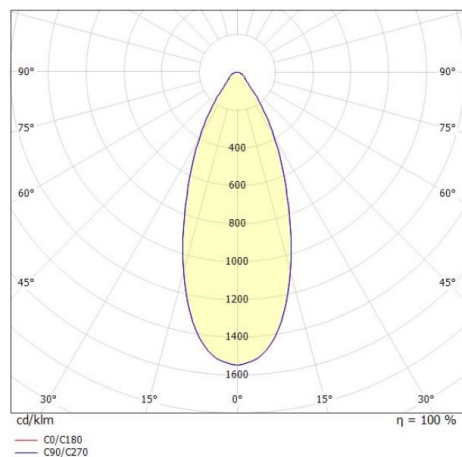

LORA

176-1020400023660

LORA 4 PD SUSPENSION made of steel, black, similar to RAL 7016, white black, beam 42°, light output direct, with converter, max. 500mA, dimmability: not dimmable, cable black, adapter/ceiling base black, pendant length 1500mm, IP20

DRAWING

TECHNICAL DETAILS

System perform. [W]	10
Bulb type	LED
Luminous flux [lm]	690
Current sec. [mA]	500
Colour temp. [K]	2700K
CRI	>90
Converter	with converter
Dimming	not dimmable
Light output	direct
Beam angle [°]	42°
Voltage [V]	220-240V 50/60Hz
Material	steel
Length [mm]	221,9
Height [mm]	100
Pendant length [mm]	1500
Diameter [mm]	220
IP protection class	IP20
Voltage class	protection cl. I
Net weight [kg]	0,97
Colour lamp	black
RAL	7016
Colour of glass/shade	white black
Colour adapter/ceiling base	black
Electric wire	black
EAN-Number	9010506764642
Lifetime [h]	L80 B10 20 000
Energy efficiency cl.	F

LIGHT DISTRIBUTION CURVE

The values are rated values. Power and luminous flux are initially subject to a tolerance of +/- 10%. Colour temperature tolerance: +/- 150 K. The values apply to an ambient temperature of 25°C unless otherwise specified.