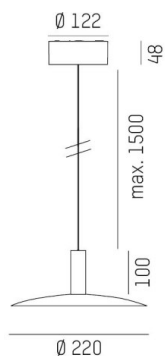

LORA

176-1020400023660

LORA 4 PD SUSPENSION made of steel, black, similar to RAL 7016, white black, beam 42°, light output direct, with converter, max. 500mA, dimmability: not dimmable, cable black, adapter/ceiling base black, pendant length 1500mm, IP20

DRAWING

TECHNICAL DETAILS

System perform. [W]	10
Bulb type	LED
Luminous flux [lm]	690
Current sec. [mA]	500
Colour temp. [K]	2700K
CRI	>90
Converter	with converter
Dimming	not dimmable
Light output	direct
Beam angle [°]	42°
Voltage [V]	220-240V 50/60Hz
Material	steel
Length [mm]	221,9
Height [mm]	100
Pendant length [mm]	1500
Diameter [mm]	220
IP protection class	IP20
Voltage class	protection cl. I
Net weight [kg]	0,97
Colour lamp	black
RAL	7016
Colour of glass/shade	white black
Colour adapter/ceiling base	black
Electric wire	black
EAN-Number	9010506764642
Lifetime [h]	L80 B10 20 000
Energy efficiency cl.	F

LIGHT DISTRIBUTION CURVE

The values are rated values. Power and luminous flux are initially subject to a tolerance of +/- 10%. Colour temperature tolerance: +/- 150 K. The values apply to an ambient temperature of 25°C unless otherwise specified.