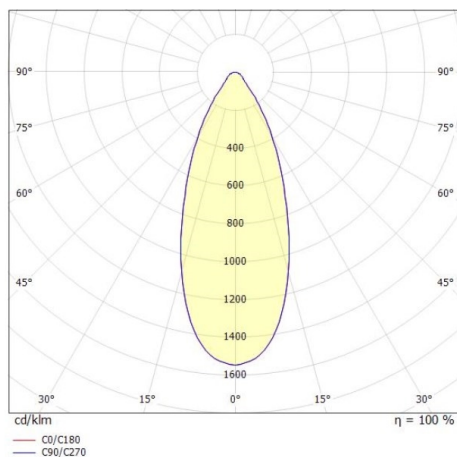

LORA

176-102040002366d

LORA 4 PD SUSPENSION made of steel, black, similar to RAL 7016, white black, beam 42°, light output direct, with converter, max. 500mA, dimmability: DALI, cable black, adapter/ceiling base black, pendant length 1500mm, IP20

DRAWING

LIGHT DISTRIBUTION CURVE

TECHNICAL DETAILS

System perform. [W]	10
Bulb type	LED
Luminous flux [lm]	690
Current sec. [mA]	500
Colour temp. [K]	2700K
CRI	>90
Converter	with converter
Light output	direct
Beam angle [°]	42°
Voltage [V]	220-240V 50/60Hz
Material	steel
Length [mm]	221,9
Height [mm]	100
Pendant length [mm]	1500
Diameter [mm]	220
IP protection class	IP20
Voltage class	protection cl. I
Net weight [kg]	0,97
Colour lamp	black
RAL	7016
Colour of glass/shade	white black
Colour adapter/ceiling base	black
Electric wire	black
EAN-Number	9010506764659
Lifetime [h]	L80 B10 20 000
Energy efficiency cl.	F