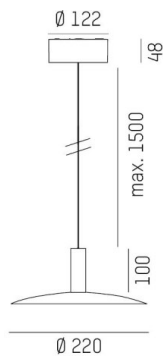

LORA

176-102040002366d

LORA 4 PD SUSPENSION made of steel, black, similar to RAL 7016, white black, beam 42°, light output direct, with converter, max. 500mA, dimmability: DALI, cable black, adapter/ceiling base black, pendant length 1500mm, IP20

DRAWING

LIGHT DISTRIBUTION CURVE

TECHNICAL DETAILS

System perform. [W]	10
Bulb type	LED
Luminous flux [lm]	690
Current sec. [mA]	500
Colour temp. [K]	2700K
CRI	>90
Converter	with converter
Light output	direct
Beam angle [°]	42°
Voltage [V]	220-240V 50/60Hz
Material	steel
Length [mm]	221,9
Height [mm]	100
Pendant length [mm]	1500
Diameter [mm]	220
IP protection class	IP20
Voltage class	protection cl. I
Net weight [kg]	0,97
Colour lamp	black
RAL	7016
Colour of glass/shade	white black
Colour adapter/ceiling base	black
Electric wire	black
EAN-Number	9010506764659
Lifetime [h]	L80 B10 20 000
Energy efficiency cl.	F