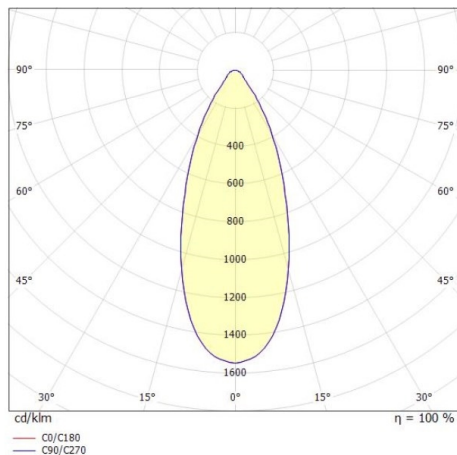

LIGHT DISTRIBUTION CURVE

The values are rated values. Power and luminous flux are initially subject to a tolerance of +/- 10%. Colour temperature tolerance: +/- 150 K. The values apply to an ambient temperature of 25°C unless otherwise specified.