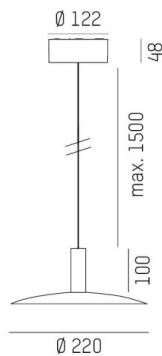

LORA

176-1020400029650

LORA 4 PD SUSPENSION made of steel, black, similar to RAL 7016, white white, beam 42°, light output direct, with converter, max. 500mA, dimmability: not dimmable, cable black, adapter/ceiling base black, pendant length 1500mm, IP20

DRAWING

TECHNICAL DETAILS

|                             |                  |
|-----------------------------|------------------|
| System perform. [W]         | 10               |
| Bulb type                   | LED              |
| Luminous flux [lm]          | 690              |
| Current sec. [mA]           | 500              |
| Colour temp. [K]            | 3000K            |
| CRI                         | >90              |
| Converter                   | with converter   |
| Dimming                     | not dimmable     |
| Light output                | direct           |
| Beam angle [°]              | 42°              |
| Voltage [V]                 | 220-240V 50/60Hz |
| Material                    | steel            |
| Length [mm]                 | 221,9            |
| Height [mm]                 | 100              |
| Pendant length [mm]         | 1500             |
| Diameter [mm]               | 220              |
| IP protection class         | IP20             |
| Voltage class               | protection cl. I |
| Net weight [kg]             | 1,01             |
| Colour lamp                 | black            |
| RAL                         | 7016             |
| Colour of glass/shade       | white white      |
| Colour adapter/ceiling base | black            |
| Electric wire               | black            |
| EAN-Number                  | 9010506764574    |
| Lifetime [h]                | L80 B10 20 000   |
| Energy efficiency cl.       | F                |