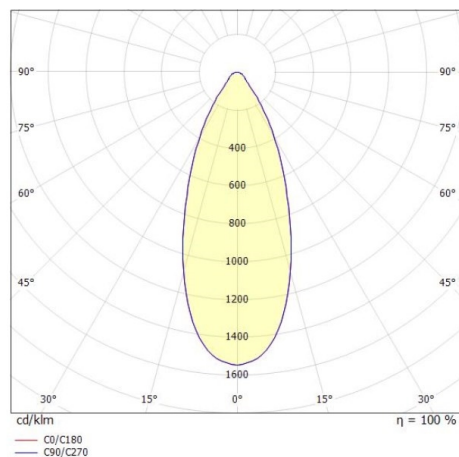

LORA

176-102040002965d

LORA 4 PD SUSPENSION made of steel, black, similar to RAL 7016, white white, beam 42°, light output direct, with converter, max. 500mA, dimmability: DALI, cable black, adapter/ceiling base black, pendant length 1500mm, IP20

DRAWING

LIGHT DISTRIBUTION CURVE

TECHNICAL DETAILS

System perform. [W]	10
Bulb type	LED
Luminous flux [lm]	690
Current sec. [mA]	500
Colour temp. [K]	3000K
CRI	>90
Converter	with converter
Light output	direct
Beam angle [°]	42°
Voltage [V]	220-240V 50/60Hz
Material	steel
Length [mm]	221,9
Height [mm]	100
Pendant length [mm]	1500
Diameter [mm]	220
IP protection class	IP20
Voltage class	protection cl. I
Net weight [kg]	1,01
Colour lamp	black
RAL	7016
Colour of glass/shade	white white
Colour adapter/ceiling base	black
Electric wire	black
EAN-Number	9010506764598
Lifetime [h]	L80 B10 20 000
Energy efficiency cl.	F