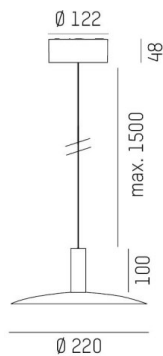

LORA

176-102040002965d

LORA 4 PD SUSPENSION made of steel, black, similar to RAL 7016, white white, beam 42°, light output direct, with converter, max. 500mA, dimmability: DALI, cable black, adapter/ceiling base black, pendant length 1500mm, IP20

DRAWING

LIGHT DISTRIBUTION CURVE

TECHNICAL DETAILS

System perform. [W]	10
Bulb type	LED
Luminous flux [lm]	690
Current sec. [mA]	500
Colour temp. [K]	3000K
CRI	>90
Converter	with converter
Light output	direct
Beam angle [°]	42°
Voltage [V]	220-240V 50/60Hz
Material	steel
Length [mm]	221,9
Height [mm]	100
Pendant length [mm]	1500
Diameter [mm]	220
IP protection class	IP20
Voltage class	protection cl. I
Net weight [kg]	1,01
Colour lamp	black
RAL	7016
Colour of glass/shade	white white
Colour adapter/ceiling base	black
Electric wire	black
EAN-Number	9010506764598
Lifetime [h]	L80 B10 20 000
Energy efficiency cl.	F