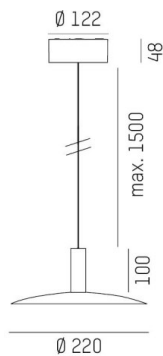

LORA

176-1020400029660

LORA 4 PD SUSPENSION made of steel, black, similar to RAL 7016, white black, beam 42°, light output direct, with converter, max. 500mA, dimmability: not dimmable, cable black, adapter/ceiling base black, pendant length 1500mm, IP20

DRAWING

TECHNICAL DETAILS

System perform. [W]	10
Bulb type	LED
Luminous flux [lm]	690
Current sec. [mA]	500
Colour temp. [K]	3000K
CRI	>90
Converter	with converter
Dimming	not dimmable
Light output	direct
Beam angle [°]	42°
Voltage [V]	220-240V 50/60Hz
Material	steel
Length [mm]	221,9
Height [mm]	100
Pendant length [mm]	1500
Diameter [mm]	220
IP protection class	IP20
Voltage class	protection cl. I
Net weight [kg]	1,01
Colour lamp	black
RAL	7016
Colour of glass/shade	white black
Colour adapter/ceiling base	black
Electric wire	black
EAN-Number	9010506764550
Lifetime [h]	L80 B10 20 000
Energy efficiency cl.	F

LIGHT DISTRIBUTION CURVE

The values are rated values. Power and luminous flux are initially subject to a tolerance of +/- 10%. Colour temperature tolerance: +/- 150 K. The values apply to an ambient temperature of 25°C unless otherwise specified.