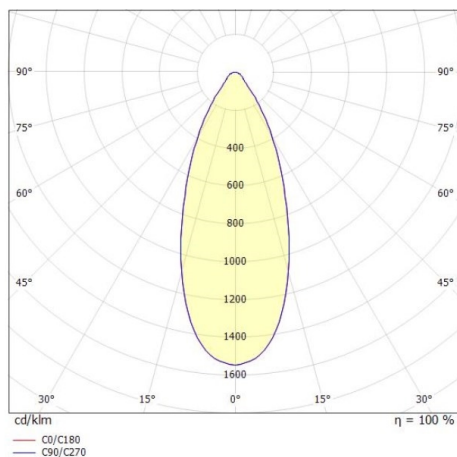

LORA

176-1020400029660

LORA 4 PD SUSPENSION made of steel, black, similar to RAL 7016, white black, beam 42°, light output direct, with converter, max. 500mA, dimmability: not dimmable, cable black, adapter/ceiling base black, pendant length 1500mm, IP20

DRAWING

TECHNICAL DETAILS

System perform. [W]	10
Bulb type	LED
Luminous flux [lm]	690
Current sec. [mA]	500
Colour temp. [K]	3000K
CRI	>90
Converter	with converter
Dimming	not dimmable
Light output	direct
Beam angle [°]	42°
Voltage [V]	220-240V 50/60Hz
Material	steel
Length [mm]	221,9
Height [mm]	100
Pendant length [mm]	1500
Diameter [mm]	220
IP protection class	IP20
Voltage class	protection cl. I
Net weight [kg]	1,01
Colour lamp	black
RAL	7016
Colour of glass/shade	white black
Colour adapter/ceiling base	black
Electric wire	black
EAN-Number	9010506764550
Lifetime [h]	L80 B10 20 000
Energy efficiency cl.	F

LIGHT DISTRIBUTION CURVE

The values are rated values. Power and luminous flux are initially subject to a tolerance of +/- 10%. Colour temperature tolerance: +/- 150 K. The values apply to an ambient temperature of 25°C unless otherwise specified.