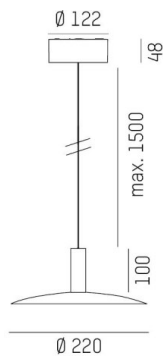

LORA

176-102040002966d

LORA 4 PD SUSPENSION made of steel, black, similar to RAL 7016, white black, beam 42°, light output direct, with converter, max. 500mA, dimmability: DALI, cable black, adapter/ceiling base black, pendant length 1500mm, IP20

DRAWING

LIGHT DISTRIBUTION CURVE

TECHNICAL DETAILS

System perform. [W]	10
Bulb type	LED
Luminous flux [lm]	690
Current sec. [mA]	500
Colour temp. [K]	3000K
CRI	>90
Converter	with converter
Light output	direct
Beam angle [°]	42°
Voltage [V]	220-240V 50/60Hz
Material	steel
Length [mm]	221,9
Height [mm]	100
Pendant length [mm]	1500
Diameter [mm]	220
IP protection class	IP20
Voltage class	protection cl. I
Net weight [kg]	1,01
Colour lamp	black
RAL	7016
Colour of glass/shade	white black
Colour adapter/ceiling base	black
Electric wire	black
EAN-Number	9010506764567
Lifetime [h]	L80 B10 20 000
Energy efficiency cl.	F