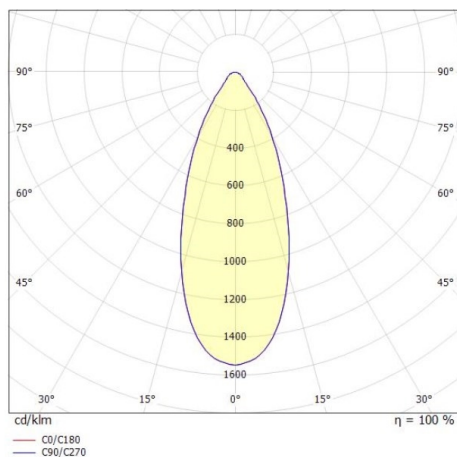

LORA

176-102040002966d

LORA 4 PD SUSPENSION made of steel, black, similar to RAL 7016, white black, beam 42°, light output direct, with converter, max. 500mA, dimmability: DALI, cable black, adapter/ceiling base black, pendant length 1500mm, IP20

DRAWING

LIGHT DISTRIBUTION CURVE

TECHNICAL DETAILS

System perform. [W]	10
Bulb type	LED
Luminous flux [lm]	690
Current sec. [mA]	500
Colour temp. [K]	3000K
CRI	>90
Converter	with converter
Light output	direct
Beam angle [°]	42°
Voltage [V]	220-240V 50/60Hz
Material	steel
Length [mm]	221,9
Height [mm]	100
Pendant length [mm]	1500
Diameter [mm]	220
IP protection class	IP20
Voltage class	protection cl. I
Net weight [kg]	1,01
Colour lamp	black
RAL	7016
Colour of glass/shade	white black
Colour adapter/ceiling base	black
Electric wire	black
EAN-Number	9010506764567
Lifetime [h]	L80 B10 20 000
Energy efficiency cl.	F