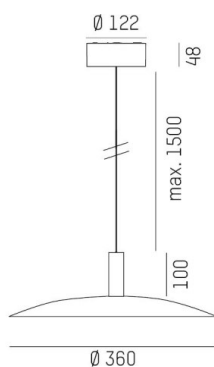

LORA

176-1020500023650

LORA 5 PD SUSPENSION made of steel, black, similar to RAL 7016, white white, beam 42°, light output direct, with converter, max. 500mA, dimmability: not dimmable, cable black, adapter/ceiling base black, pendant length 1500mm, IP20

DRAWING

LIGHT DISTRIBUTION CURVE

TECHNICAL DETAILS

System perform. [W]	10
Bulb type	LED
Luminous flux [lm]	690
Current sec. [mA]	500
Colour temp. [K]	2700K
CRI	>90
Converter	with converter
Dimming	not dimmable
Light output	direct
Beam angle [°]	42°
Voltage [V]	220-240V 50/60Hz
Material	steel
Length [mm]	330
Height [mm]	100
Pendant length [mm]	1500
Diameter [mm]	360
IP protection class	IP20
Voltage class	protection cl. I
Net weight [kg]	1,53
Colour lamp	black
RAL	7016
Colour of glass/shade	white white
Colour adapter/ceiling base	black
Electric wire	black
EAN-Number	9010506764499
Lifetime [h]	L80 B10 20 000
Energy efficiency cl.	F

The values are rated values. Power and luminous flux are initially subject to a tolerance of +/- 10%. Colour temperature tolerance: +/- 150 K. The values apply to an ambient temperature of 25°C unless otherwise specified.