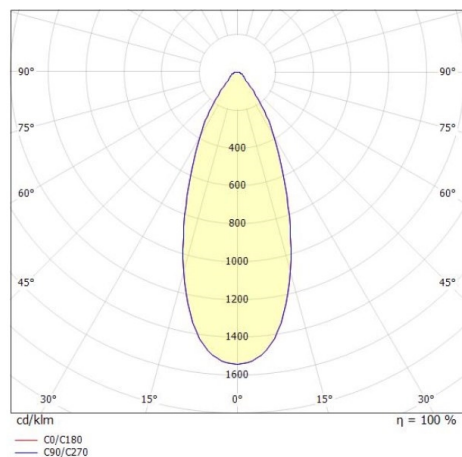

LORA

176-1020500023650

LORA 5 PD SUSPENSION made of steel, black, similar to RAL 7016, white white, beam 42°, light output direct, with converter, max. 500mA, dimmability: not dimmable, cable black, adapter/ceiling base black, pendant length 1500mm, IP20

DRAWING

LIGHT DISTRIBUTION CURVE

TECHNICAL DETAILS

System perform. [W]	10
Bulb type	LED
Luminous flux [lm]	690
Current sec. [mA]	500
Colour temp. [K]	2700K
CRI	>90
Converter	with converter
Dimming	not dimmable
Light output	direct
Beam angle [°]	42°
Voltage [V]	220-240V 50/60Hz
Material	steel
Length [mm]	330
Height [mm]	100
Pendant length [mm]	1500
Diameter [mm]	360
IP protection class	IP20
Voltage class	protection cl. I
Net weight [kg]	1,53
Colour lamp	black
RAL	7016
Colour of glass/shade	white white
Colour adapter/ceiling base	black
Electric wire	black
EAN-Number	9010506764499
Lifetime [h]	L80 B10 20 000
Energy efficiency cl.	F