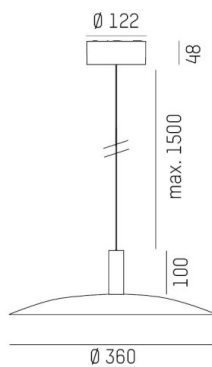

LORA

176-1020500023660

LORA 5 PD SUSPENSION made of steel, black, similar to RAL 7016, white black, beam 42°, light output direct, with converter, max. 500mA, dimmability: not dimmable, cable black, adapter/ceiling base black, pendant length 1500mm, IP20

DRAWING

TECHNICAL DETAILS

System perform. [W]	10
Bulb type	LED
Luminous flux [lm]	690
Current sec. [mA]	500
Colour temp. [K]	2700K
CRI	>90
Converter	with converter
Dimming	not dimmable
Light output	direct
Beam angle [°]	42°
Voltage [V]	220-240V 50/60Hz
Material	steel

Length [mm]	330
Height [mm]	100
Pendant length [mm]	1500
Diameter [mm]	360
IP protection class	IP20
Voltage class	protection cl. I
Net weight [kg]	1,53

Colour lamp	black
RAL	7016
Colour of glass/shade	white black
Colour adapter/ceiling base	black
Electric wire	black
EAN-Number	9010506764475
Lifetime [h]	L80 B10 20 000
Energy efficiency cl.	F

LIGHT DISTRIBUTION CURVE

The values are rated values. Power and luminous flux are initially subject to a tolerance of +/- 10%. Colour temperature tolerance: +/- 150 K. The values apply to an ambient temperature of 25°C unless otherwise specified.