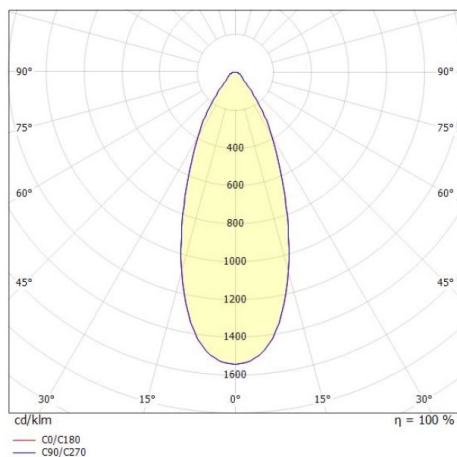

LORA

176-1020500023660

LORA 5 PD SUSPENSION made of steel, black, similar to RAL 7016, white black, beam 42°, light output direct, with converter, max. 500mA, dimmability: not dimmable, cable black, adapter/ceiling base black, pendant length 1500mm, IP20

DRAWING

TECHNICAL DETAILS

System perform. [W]	10
Bulb type	LED
Luminous flux [lm]	690
Current sec. [mA]	500
Colour temp. [K]	2700K
CRI	>90
Converter	with converter
Dimming	not dimmable
Light output	direct
Beam angle [°]	42°
Voltage [V]	220-240V 50/60Hz
Material	steel

Length [mm]	330
Height [mm]	100
Pendant length [mm]	1500
Diameter [mm]	360
IP protection class	IP20
Voltage class	protection cl. I
Net weight [kg]	1,53

Colour lamp	black
RAL	7016
Colour of glass/shade	white black
Colour adapter/ceiling base	black
Electric wire	black
EAN-Number	9010506764475
Lifetime [h]	L80 B10 20 000
Energy efficiency cl.	F

LIGHT DISTRIBUTION CURVE

The values are rated values. Power and luminous flux are initially subject to a tolerance of +/- 10%. Colour temperature tolerance: +/- 150 K. The values apply to an ambient temperature of 25°C unless otherwise specified.