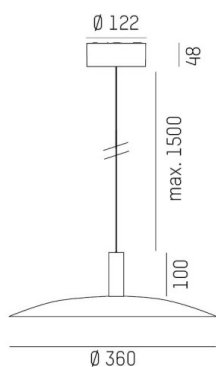

## LORA

176-102050002366d

LORA 5 PD SUSPENSION made of steel, black, similar to RAL 7016, white black, beam 42°, light output direct, with converter, max. 500mA, dimmability: DALI, cable black, adapter/ceiling base black, pendant length 1500mm, IP20

## DRAWING

## LIGHT DISTRIBUTION CURVE

## TECHNICAL DETAILS

System perform. [W]	10
Bulb type	LED
Luminous flux [lm]	690
Current sec. [mA]	500
Colour temp. [K]	2700K
CRI	>90
Converter	with converter
Light output	direct
Beam angle [°]	42°
Voltage [V]	220-240V 50/60Hz
Material	steel
Length [mm]	330
Height [mm]	100
Pendant length [mm]	1500
Diameter [mm]	360
IP protection class	IP20
Voltage class	protection cl. I
Net weight [kg]	1,53
Colour lamp	black
RAL	7016
Colour of glass/shade	white black
Colour adapter/ceiling base	black
Electric wire	black
EAN-Number	9010506764482
Lifetime [h]	L80 B10 20 000
Energy efficiency cl.	F