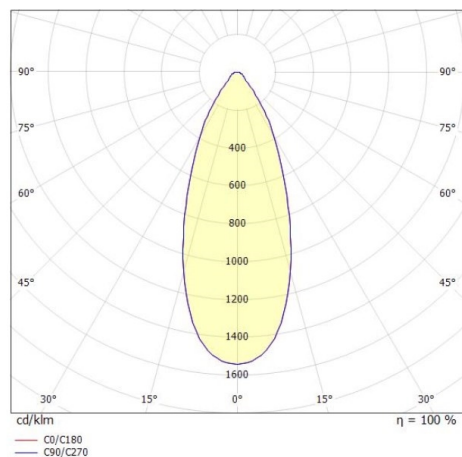

## LORA

176-102050002366d

LORA 5 PD SUSPENSION made of steel, black, similar to RAL 7016, white black, beam 42°, light output direct, with converter, max. 500mA, dimmability: DALI, cable black, adapter/ceiling base black, pendant length 1500mm, IP20

## DRAWING

## LIGHT DISTRIBUTION CURVE

## TECHNICAL DETAILS

System perform. [W]	10
Bulb type	LED
Luminous flux [lm]	690
Current sec. [mA]	500
Colour temp. [K]	2700K
CRI	>90
Converter	with converter
Light output	direct
Beam angle [°]	42°
Voltage [V]	220-240V 50/60Hz
Material	steel
Length [mm]	330
Height [mm]	100
Pendant length [mm]	1500
Diameter [mm]	360
IP protection class	IP20
Voltage class	protection cl. I
Net weight [kg]	1,53
Colour lamp	black
RAL	7016
Colour of glass/shade	white black
Colour adapter/ceiling base	black
Electric wire	black
EAN-Number	9010506764482
Lifetime [h]	L80 B10 20 000
Energy efficiency cl.	F