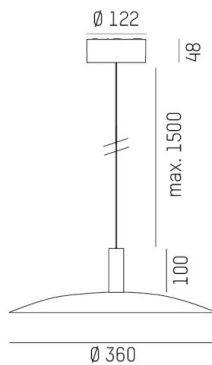

## LORA

176-102050002965d

LORA 5 PD SUSPENSION made of steel, black, similar to RAL 7016, white white, beam 42°, light output direct, with converter, max. 500mA, dimmability: DALI, cable black, adapter/ceiling base black, pendant length 1500mm, IP20

## DRAWING

## TECHNICAL DETAILS

System perform. [W]	10
Bulb type	LED
Luminous flux [lm]	690
Current sec. [mA]	500
Colour temp. [K]	3000K
CRI	>90
Converter	with converter
Light output	direct
Beam angle [°]	42°
Voltage [V]	220-240V 50/60Hz
Material	steel

Length [mm]	330
Height [mm]	100
Pendant length [mm]	1500
Diameter [mm]	360
IP protection class	IP20
Voltage class	protection cl. I
Net weight [kg]	1,57

Colour lamp	black
RAL	7016
Colour of glass/shade	white white
Colour adapter/ceiling base	black
Electric wire	black
EAN-Number	9010506764420
Lifetime [h]	L80 B10 20 000
Energy efficiency cl.	F