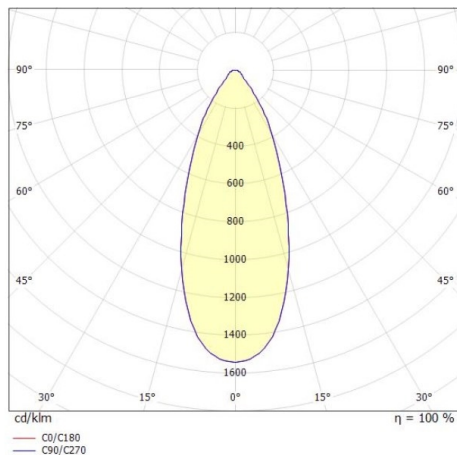

LIGHT DISTRIBUTION CURVE

The values are rated values. Power and luminous flux are initially subject to a tolerance of +/- 10%. Colour temperature tolerance: +/- 150 K. The values apply to an ambient temperature of 25°C unless otherwise specified.