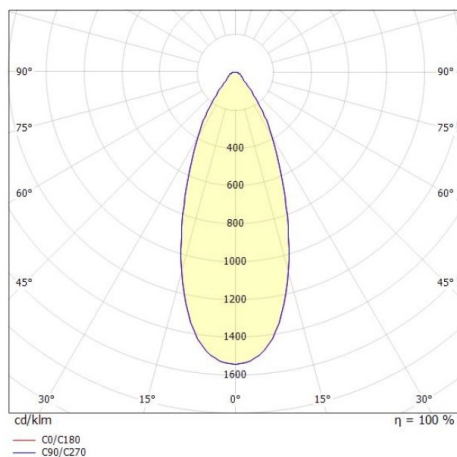

LORA

176-1020500029660

LORA 5 PD SUSPENSION made of steel, black, similar to RAL 7016, white black, beam 42°, light output direct, with converter, max. 500mA, dimmability: not dimmable, cable black, adapter/ceiling base black, pendant length 1500mm, IP20

DRAWING

LIGHT DISTRIBUTION CURVE

TECHNICAL DETAILS

System perform. [W]	10
Bulb type	LED
Luminous flux [lm]	690
Current sec. [mA]	500
Colour temp. [K]	3000K
CRI	>90
Converter	with converter
Dimming	not dimmable
Light output	direct
Beam angle [°]	42°
Voltage [V]	220-240V 50/60Hz
Material	steel
Length [mm]	330
Height [mm]	100
Pendant length [mm]	1500
Diameter [mm]	360
IP protection class	IP20
Voltage class	protection cl. I
Net weight [kg]	1,57
Colour lamp	black
RAL	7016
Colour of glass/shade	white black
Colour adapter/ceiling base	black
Electric wire	black
EAN-Number	9010506764406
Lifetime [h]	L80 B10 20 000
Energy efficiency cl.	F