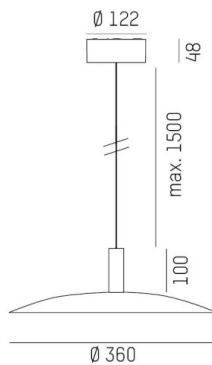

LORA

176-1020500029660

LORA 5 PD SUSPENSION made of steel, black, similar to RAL 7016, white black, beam 42°, light output direct, with converter, max. 500mA, dimmability: not dimmable, cable black, adapter/ceiling base black, pendant length 1500mm, IP20

DRAWING

LIGHT DISTRIBUTION CURVE

TECHNICAL DETAILS

System perform. [W]	10
Bulb type	LED
Luminous flux [lm]	690
Current sec. [mA]	500
Colour temp. [K]	3000K
CRI	>90
Converter	with converter
Dimming	not dimmable
Light output	direct
Beam angle [°]	42°
Voltage [V]	220-240V 50/60Hz
Material	steel
Length [mm]	330
Height [mm]	100
Pendant length [mm]	1500
Diameter [mm]	360
IP protection class	IP20
Voltage class	protection cl. I
Net weight [kg]	1,57
Colour lamp	black
RAL	7016
Colour of glass/shade	white black
Colour adapter/ceiling base	black
Electric wire	black
EAN-Number	9010506764406
Lifetime [h]	L80 B10 20 000
Energy efficiency cl.	F

The values are rated values. Power and luminous flux are initially subject to a tolerance of +/- 10%. Colour temperature tolerance: +/- 150 K. The values apply to an ambient temperature of 25°C unless otherwise specified.