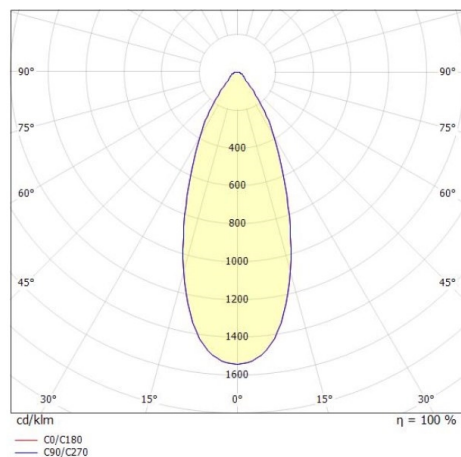

LORA

176-102050002966d

LORA 5 PD SUSPENSION made of steel, black, similar to RAL 7016, white black, beam 42°, light output direct, with converter, max. 500mA, dimmability: DALI, cable black, adapter/ceiling base black, pendant length 1500mm, IP20

DRAWING

LIGHT DISTRIBUTION CURVE

TECHNICAL DETAILS

System perform. [W]	10
Bulb type	LED
Luminous flux [lm]	690
Current sec. [mA]	500
Colour temp. [K]	3000K
CRI	>90
Converter	with converter
Light output	direct
Beam angle [°]	42°
Voltage [V]	220-240V 50/60Hz
Material	steel
Length [mm]	330
Height [mm]	100
Pendant length [mm]	1500
Diameter [mm]	360
IP protection class	IP20
Voltage class	protection cl. I
Net weight [kg]	1,57
Colour lamp	black
RAL	7016
Colour of glass/shade	white black
Colour adapter/ceiling base	black
Electric wire	black
EAN-Number	9010506764390
Lifetime [h]	L80 B10 20 000
Energy efficiency cl.	F