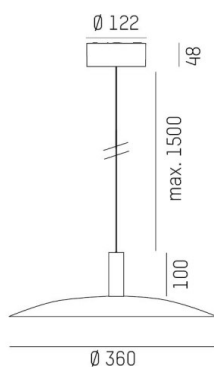

LORA

176-102050002966d

LORA 5 PD SUSPENSION made of steel, black, similar to RAL 7016, white black, beam 42°, light output direct, with converter, max. 500mA, dimmability: DALI, cable black, adapter/ceiling base black, pendant length 1500mm, IP20

DRAWING

LIGHT DISTRIBUTION CURVE

TECHNICAL DETAILS

System perform. [W]	10
Bulb type	LED
Luminous flux [lm]	690
Current sec. [mA]	500
Colour temp. [K]	3000K
CRI	>90
Converter	with converter
Light output	direct
Beam angle [°]	42°
Voltage [V]	220-240V 50/60Hz
Material	steel
Length [mm]	330
Height [mm]	100
Pendant length [mm]	1500
Diameter [mm]	360
IP protection class	IP20
Voltage class	protection cl. I
Net weight [kg]	1,57
Colour lamp	black
RAL	7016
Colour of glass/shade	white black
Colour adapter/ceiling base	black
Electric wire	black
EAN-Number	9010506764390
Lifetime [h]	L80 B10 20 000
Energy efficiency cl.	F

The values are rated values. Power and luminous flux are initially subject to a tolerance of +/- 10%. Colour temperature tolerance: +/- 150 K. The values apply to an ambient temperature of 25°C unless otherwise specified.