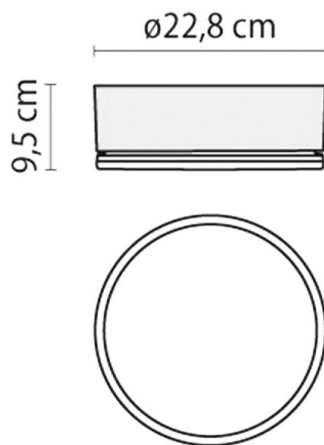

DROP

187-004962

DROP 22 WALL / CEILING LUMINAIRE made of synthetic, grey, satined glass light output direct, with converter, dimmability: not dimmable, IP55 without lamp

DRAWING

TECHNICAL DETAILS

| | |
|---------------------|--------------------|
| System perform. [W] | 9 |
| Bulb type | AGL A60 9W |
| No. of bulb holders | 1x |
| Socket | E27 |
| Colour temp. [K] | siehe Leuchtmittel |
| Optics | satined glass |
| Converter | with converter |
| Dimming | not dimmable |
| Light output | direct |
| Voltage [V] | 220-240V 50/60Hz |
| Material | synthetic |
| Diameter [mm] | 228 |
| Troat [mm] | 95 |
| IP protection class | IP55 |
| Voltage class | protection cl. II |
| Shock resistance | IK06 |
| Net weight [kg] | 1,58 |
| Colour lamp | grey |
| EAN-Number | 8018367049626 |

LIGHT DISTRIBUTION CURVE

The values are rated values. Power and luminous flux are initially subject to a tolerance of +/- 10%. Colour temperature tolerance: +/- 150 K. The values apply to an ambient temperature of 25°C unless otherwise specified.