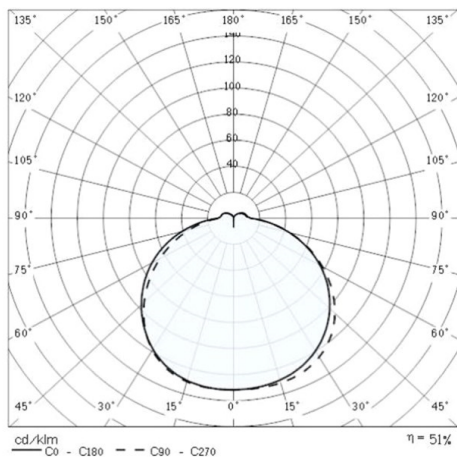

DROP

187-004962

DROP 22 WALL / CEILING LUMINAIRE made of synthetic, grey, satined glass light output direct, with converter, dimmability: not dimmable, IP55 without lamp

DRAWING

TECHNICAL DETAILS

| | |
|---------------------|--------------------|
| System perform. [W] | 9 |
| Bulb type | AGL A60 9W |
| No. of bulb holders | 1x |
| Socket | E27 |
| Colour temp. [K] | siehe Leuchtmittel |
| Optics | satined glass |
| Converter | with converter |
| Dimming | not dimmable |
| Light output | direct |
| Voltage [V] | 220-240V 50/60Hz |
| Material | synthetic |
| Diameter [mm] | 228 |
| Troat [mm] | 95 |
| IP protection class | IP55 |
| Voltage class | protection cl. II |
| Shock resistance | IK06 |
| Net weight [kg] | 1,58 |
| Colour lamp | grey |
| EAN-Number | 8018367049626 |

LIGHT DISTRIBUTION CURVE

The values are rated values. Power and luminous flux are initially subject to a tolerance of +/- 10%. Colour temperature tolerance: +/- 150 K. The values apply to an ambient temperature of 25°C unless otherwise specified.