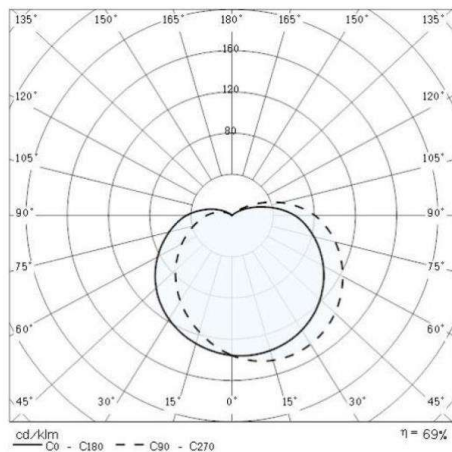

EKO 21

187-300454

EKO 21 WALL / CEILING LUMINAIRE made of synthetic, white, satined glass beam without lamp, light output direct, IP44

DRAWING

TECHNICAL DETAILS

Bulb type	AGL A60 ECO 46W
No. of bulb holders	1x
Socket	E27
Optics	satined glass
Light output	direct
Beam angle [°]	exkl.LM
Voltage [V]	220-240V 50/60Hz
Material	synthetic
Diameter [mm]	241
Troat [mm]	122
IP protection class	IP44
Voltage class	protection cl. II
Shock resistance	IK06
Net weight [kg]	5,38
Color lamp	white
EAN-Number	8018367042764

LIGHT DISTRIBUTION CURVE

The values are rated values. Power and luminous flux are initially subject to a tolerance of +/- 10%. Colour temperature tolerance: +/- 150 K. The values apply to an ambient temperature of 25°C unless otherwise specified.