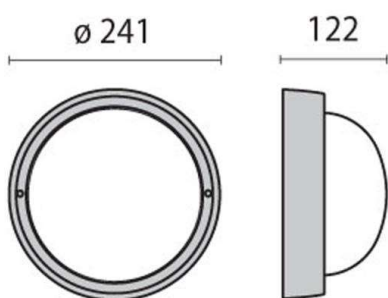

EKO 21

187-300454

EKO 21 WALL / CEILING LUMINAIRE made of synthetic, white, satined glass beam without lamp, light output direct, IP44

DRAWING

TECHNICAL DETAILS

Bulb type	AGL A60 ECO 46W
No. of bulb holders	1x
Socket	E27
Optics	satined glass
Light output	direct
Beam angle [°]	exkl.LM
Voltage [V]	220-240V 50/60Hz
Material	synthetic
Diameter [mm]	241
Troat [mm]	122
IP protection class	IP44
Voltage class	protection cl. II
Shock resistance	IK06
Net weight [kg]	5,38
Color lamp	white
EAN-Number	8018367042764

LIGHT DISTRIBUTION CURVE

The values are rated values. Power and luminous flux are initially subject to a tolerance of +/- 10%. Colour temperature tolerance: +/- 150 K. The values apply to an ambient temperature of 25°C unless otherwise specified.