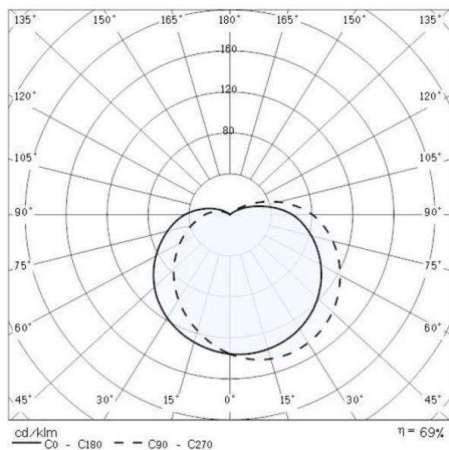

EKO 21

187-300457

EKO 21 WALL / CEILING LUMINAIRE made of synthetic, silver, satined glass beam without lamp, light output direct, IP44

DRAWING

TECHNICAL DETAILS

Bulb type	AGL A60 ECO 46W
No. of bulb holders	1x
Socket	E27
Optics	satined glass
Light output	direct
Beam angle [°]	exkl.LM
Voltage [V]	220-240V 50/60Hz
Material	synthetic
Diameter [mm]	241
Troat [mm]	122
IP protection class	IP44
Voltage class	protection cl. II
Shock resistance	IK06
Net weight [kg]	5,38
Color lamp	silver
EAN-Number	8018367042733

LIGHT DISTRIBUTION CURVE

The values are rated values. Power and luminous flux are initially subject to a tolerance of +/- 10%. Colour temperature tolerance: +/- 150 K. The values apply to an ambient temperature of 25°C unless otherwise specified.