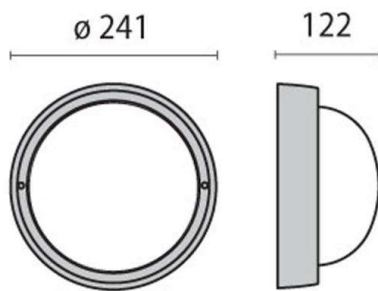

EKO 21

187-300457

EKO 21 WALL / CEILING LUMINAIRE made of synthetic, silver, satined glass beam without lamp, light output direct, IP44

DRAWING

TECHNICAL DETAILS

Bulb type	AGL A60 ECO 46W
No. of bulb holders	1x
Socket	E27
Optics	satined glass
Light output	direct
Beam angle [°]	exkl.LM
Voltage [V]	220-240V 50/60Hz
Material	synthetic
Diameter [mm]	241
Troat [mm]	122
IP protection class	IP44
Voltage class	protection cl. II
Shock resistance	IK06
Net weight [kg]	5,38
Color lamp	silver
EAN-Number	8018367042733

LIGHT DISTRIBUTION CURVE

The values are rated values. Power and luminous flux are initially subject to a tolerance of +/- 10%. Colour temperature tolerance: +/- 150 K. The values apply to an ambient temperature of 25°C unless otherwise specified.