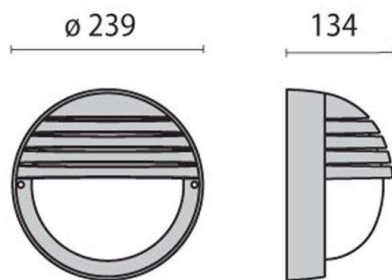

EKO 21 GRILL

187-300484

EKO 21 GRILL WALL / CEILING LUMINAIRE made of synthetic, white, satined glass beam without lamp, light output direct, IP44

DRAWING

TECHNICAL DETAILS

Bulb type	AGL A60 ECO 46W
No. of bulb holders	1x
Socket	E27
Optics	satined glass
Light output	direct
Beam angle [°]	exkl.LM
Voltage [V]	220-240V 50/60Hz
Material	synthetic
Diameter [mm]	239
Troat [mm]	134
IP protection class	IP44
Voltage class	protection cl. II
Shock resistance	IK06
Net weight [kg]	5,79
Color lamp	white
EAN-Number	8018367042467

LIGHT DISTRIBUTION CURVE

The values are rated values. Power and luminous flux are initially subject to a tolerance of +/- 10%. Colour temperature tolerance: +/- 150 K. The values apply to an ambient temperature of 25°C unless otherwise specified.