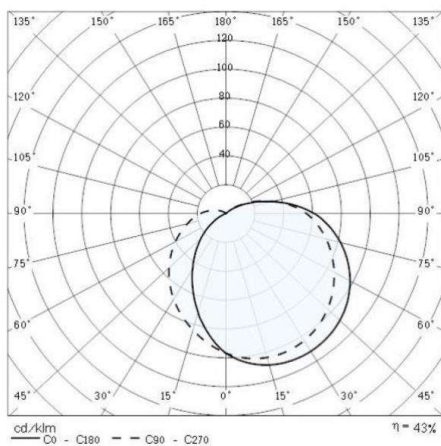

EKO 21 GRILL

187-300484

EKO 21 GRILL WALL / CEILING LUMINAIRE made of synthetic, white, satined glass beam without lamp, light output direct, IP44

DRAWING

TECHNICAL DETAILS

Bulb type	AGL A60 ECO 46W
No. of bulb holders	1x
Socket	E27
Optics	satined glass
Light output	direct
Beam angle [°]	exkl.LM
Voltage [V]	220-240V 50/60Hz
Material	synthetic
Diameter [mm]	239
Troat [mm]	134
IP protection class	IP44
Voltage class	protection cl. II
Shock resistance	IK06
Net weight [kg]	5,79
Color lamp	white
EAN-Number	8018367042467

LIGHT DISTRIBUTION CURVE

The values are rated values. Power and luminous flux are initially subject to a tolerance of +/- 10%. Colour temperature tolerance: +/- 150 K. The values apply to an ambient temperature of 25°C unless otherwise specified.