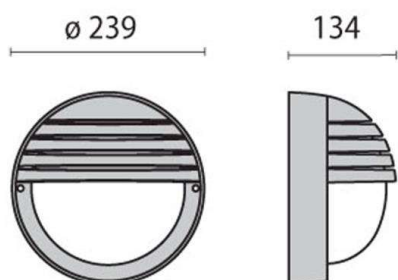

EKO 21 GRILL

187-300487

EKO 21 GRILL WALL / CEILING LUMINAIRE made of synthetic, silver, satined glass light output direct, IP44 without lamp

DRAWING

TECHNICAL DETAILS

Bulb type	AGL A60 ECO 46W
No. of bulb holders	1x
Socket	E27
Optics	satined glass
Light output	direct
Voltage [V]	220-240V 50/60Hz
Material	synthetic
Diameter [mm]	239
Troat [mm]	134
IP protection class	IP44
Voltage class	protection cl. II
Shock resistance	IK06
Net weight [kg]	1,16
Colour lamp	silver
EAN-Number	8018367042436

LIGHT DISTRIBUTION CURVE

The values are rated values. Power and luminous flux are initially subject to a tolerance of +/- 10%. Colour temperature tolerance: +/- 150 K. The values apply to an ambient temperature of 25°C unless otherwise specified.