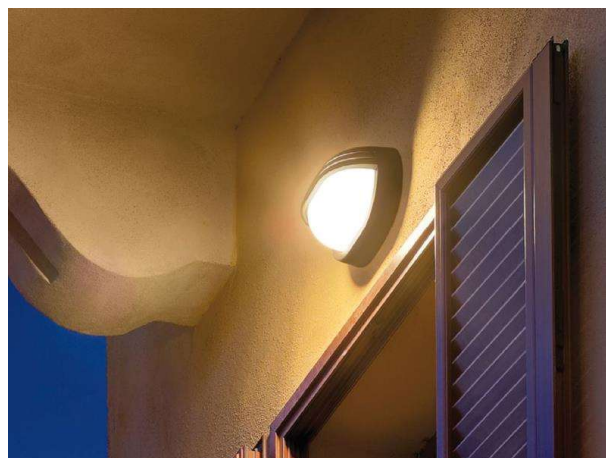

EKO 21 GRILL

187-300487

EKO 21 GRILL WALL / CEILING LUMINAIRE made of synthetic, silver, satined glass light output direct, IP44 without lamp

DRAWING

TECHNICAL DETAILS

Bulb type	AGL A60 ECO 46W
No. of bulb holders	1x
Socket	E27
Optics	satined glass
Light output	direct
Voltage [V]	220-240V 50/60Hz
Material	synthetic
Diameter [mm]	239
Troat [mm]	134
IP protection class	IP44
Voltage class	protection cl. II
Shock resistance	IK06
Net weight [kg]	1,16
Colour lamp	silver
EAN-Number	8018367042436