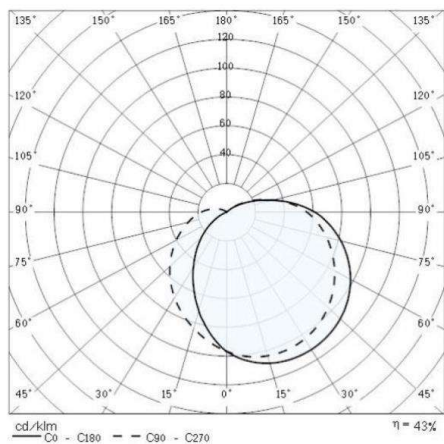

EKO 21 GRILL

187-300487

EKO 21 GRILL WALL / CEILING LUMINAIRE made of synthetic, silver, satined glass light output direct, IP44 without lamp

DRAWING

TECHNICAL DETAILS

Bulb type	AGL A60 ECO 46W
No. of bulb holders	1x
Socket	E27
Optics	satined glass
Light output	direct
Voltage [V]	220-240V 50/60Hz
Material	synthetic
Diameter [mm]	239
Troat [mm]	134
IP protection class	IP44
Voltage class	protection cl. II
Shock resistance	IK06
Net weight [kg]	1,16
Colour lamp	silver
EAN-Number	8018367042436

LIGHT DISTRIBUTION CURVE

The values are rated values. Power and luminous flux are initially subject to a tolerance of +/- 10%. Colour temperature tolerance: +/- 150 K. The values apply to an ambient temperature of 25°C unless otherwise specified.