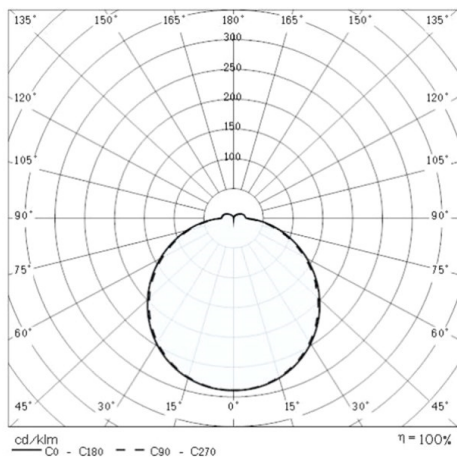

DROP

187-303472

DROP 22 WALL / CEILING LUMINAIRE made of synthetic, grey, satined glass light output direct, with converter, dimmability: not dimmable, IP55

DRAWING

TECHNICAL DETAILS

System perform. [W]	11
Bulb type	LED
Luminous flux [lm]	757
Colour temp. [K]	3000K
CRI	>80
Optics	satined glass
Converter	with converter
Dimming	not dimmable
Light output	direct
Voltage [V]	220-240V 50/60Hz
Material	synthetic
Diameter [mm]	228
Troat [mm]	95
IP protection class	IP55
Voltage class	protection cl. II
Shock resistance	IK06
Net weight [kg]	1,79
Colour lamp	grey
EAN-Number	8018367614664
Lifetime [h]	50 000

LIGHT DISTRIBUTION CURVE

The values are rated values. Power and luminous flux are initially subject to a tolerance of +/- 10%. Colour temperature tolerance: +/- 150 K. The values apply to an ambient temperature of 25°C unless otherwise specified.