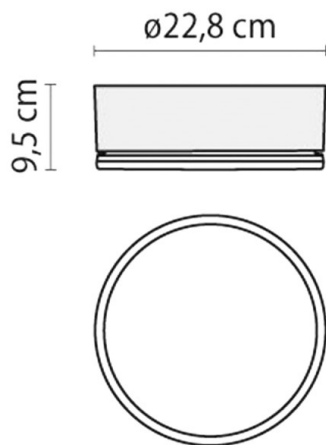

DROP

187-303472

DROP 22 WALL / CEILING LUMINAIRE made of synthetic, grey, satined glass light output direct, with converter, dimmability: not dimmable, IP55

DRAWING

TECHNICAL DETAILS

System perform. [W]	11
Bulb type	LED
Luminous flux [lm]	757
Colour temp. [K]	3000K
CRI	>80
Optics	satined glass
Converter	with converter
Dimming	not dimmable
Light output	direct
Voltage [V]	220-240V 50/60Hz
Material	synthetic
Diameter [mm]	228
Troat [mm]	95
IP protection class	IP55
Voltage class	protection cl. II
Shock resistance	IK06
Net weight [kg]	1,79
Colour lamp	grey
EAN-Number	8018367614664
Lifetime [h]	50 000

LIGHT DISTRIBUTION CURVE

The values are rated values. Power and luminous flux are initially subject to a tolerance of +/- 10%. Colour temperature tolerance: +/- 150 K. The values apply to an ambient temperature of 25°C unless otherwise specified.